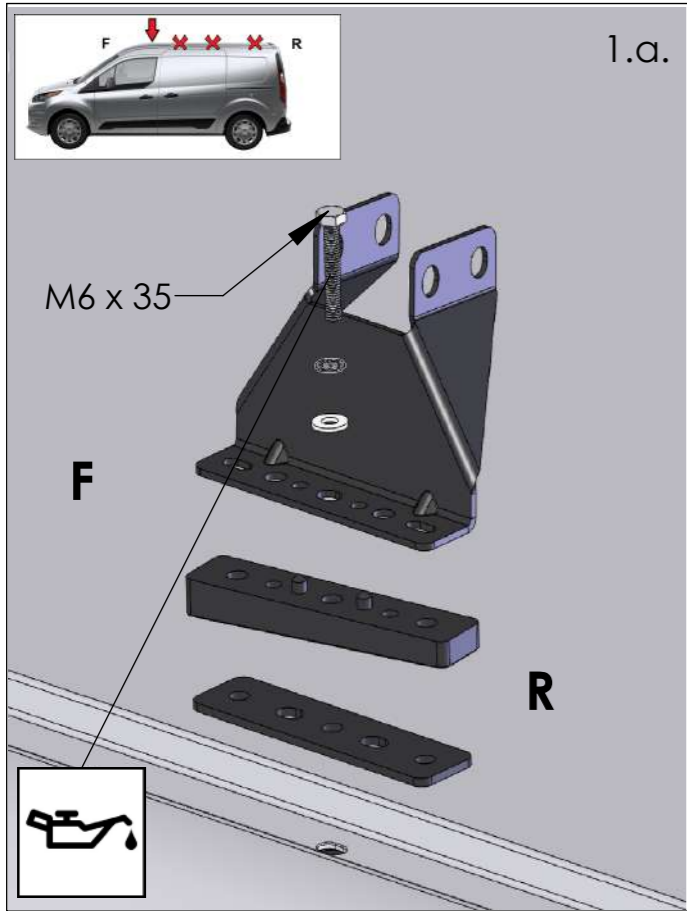

ALUMINIUM RACK - TYPE DESIGNATION FORM I

<h1 style="margin: 0;">AH621</h1> 	<p><b>FORD TRANSIT CONNECT 2014</b> L1, H1, TWIN DOORS</p> 	
---	---	---

		
--	--	--

		
---	--	--

		
---	--	--

ALUMINIUM RACK - TYPE DESIGNATION FORM I

<p><b>AH622</b></p> 	<p><b>FORD TRANSIT CONNECT 2014</b> L2, H1, TWIN DOORS</p> 	
---	---	---

		
--	--	--

		
---	--	--

		
---	--	--

EXT09-004 x 6

MS168 x 4

PS095 x 6

MS204 x 2