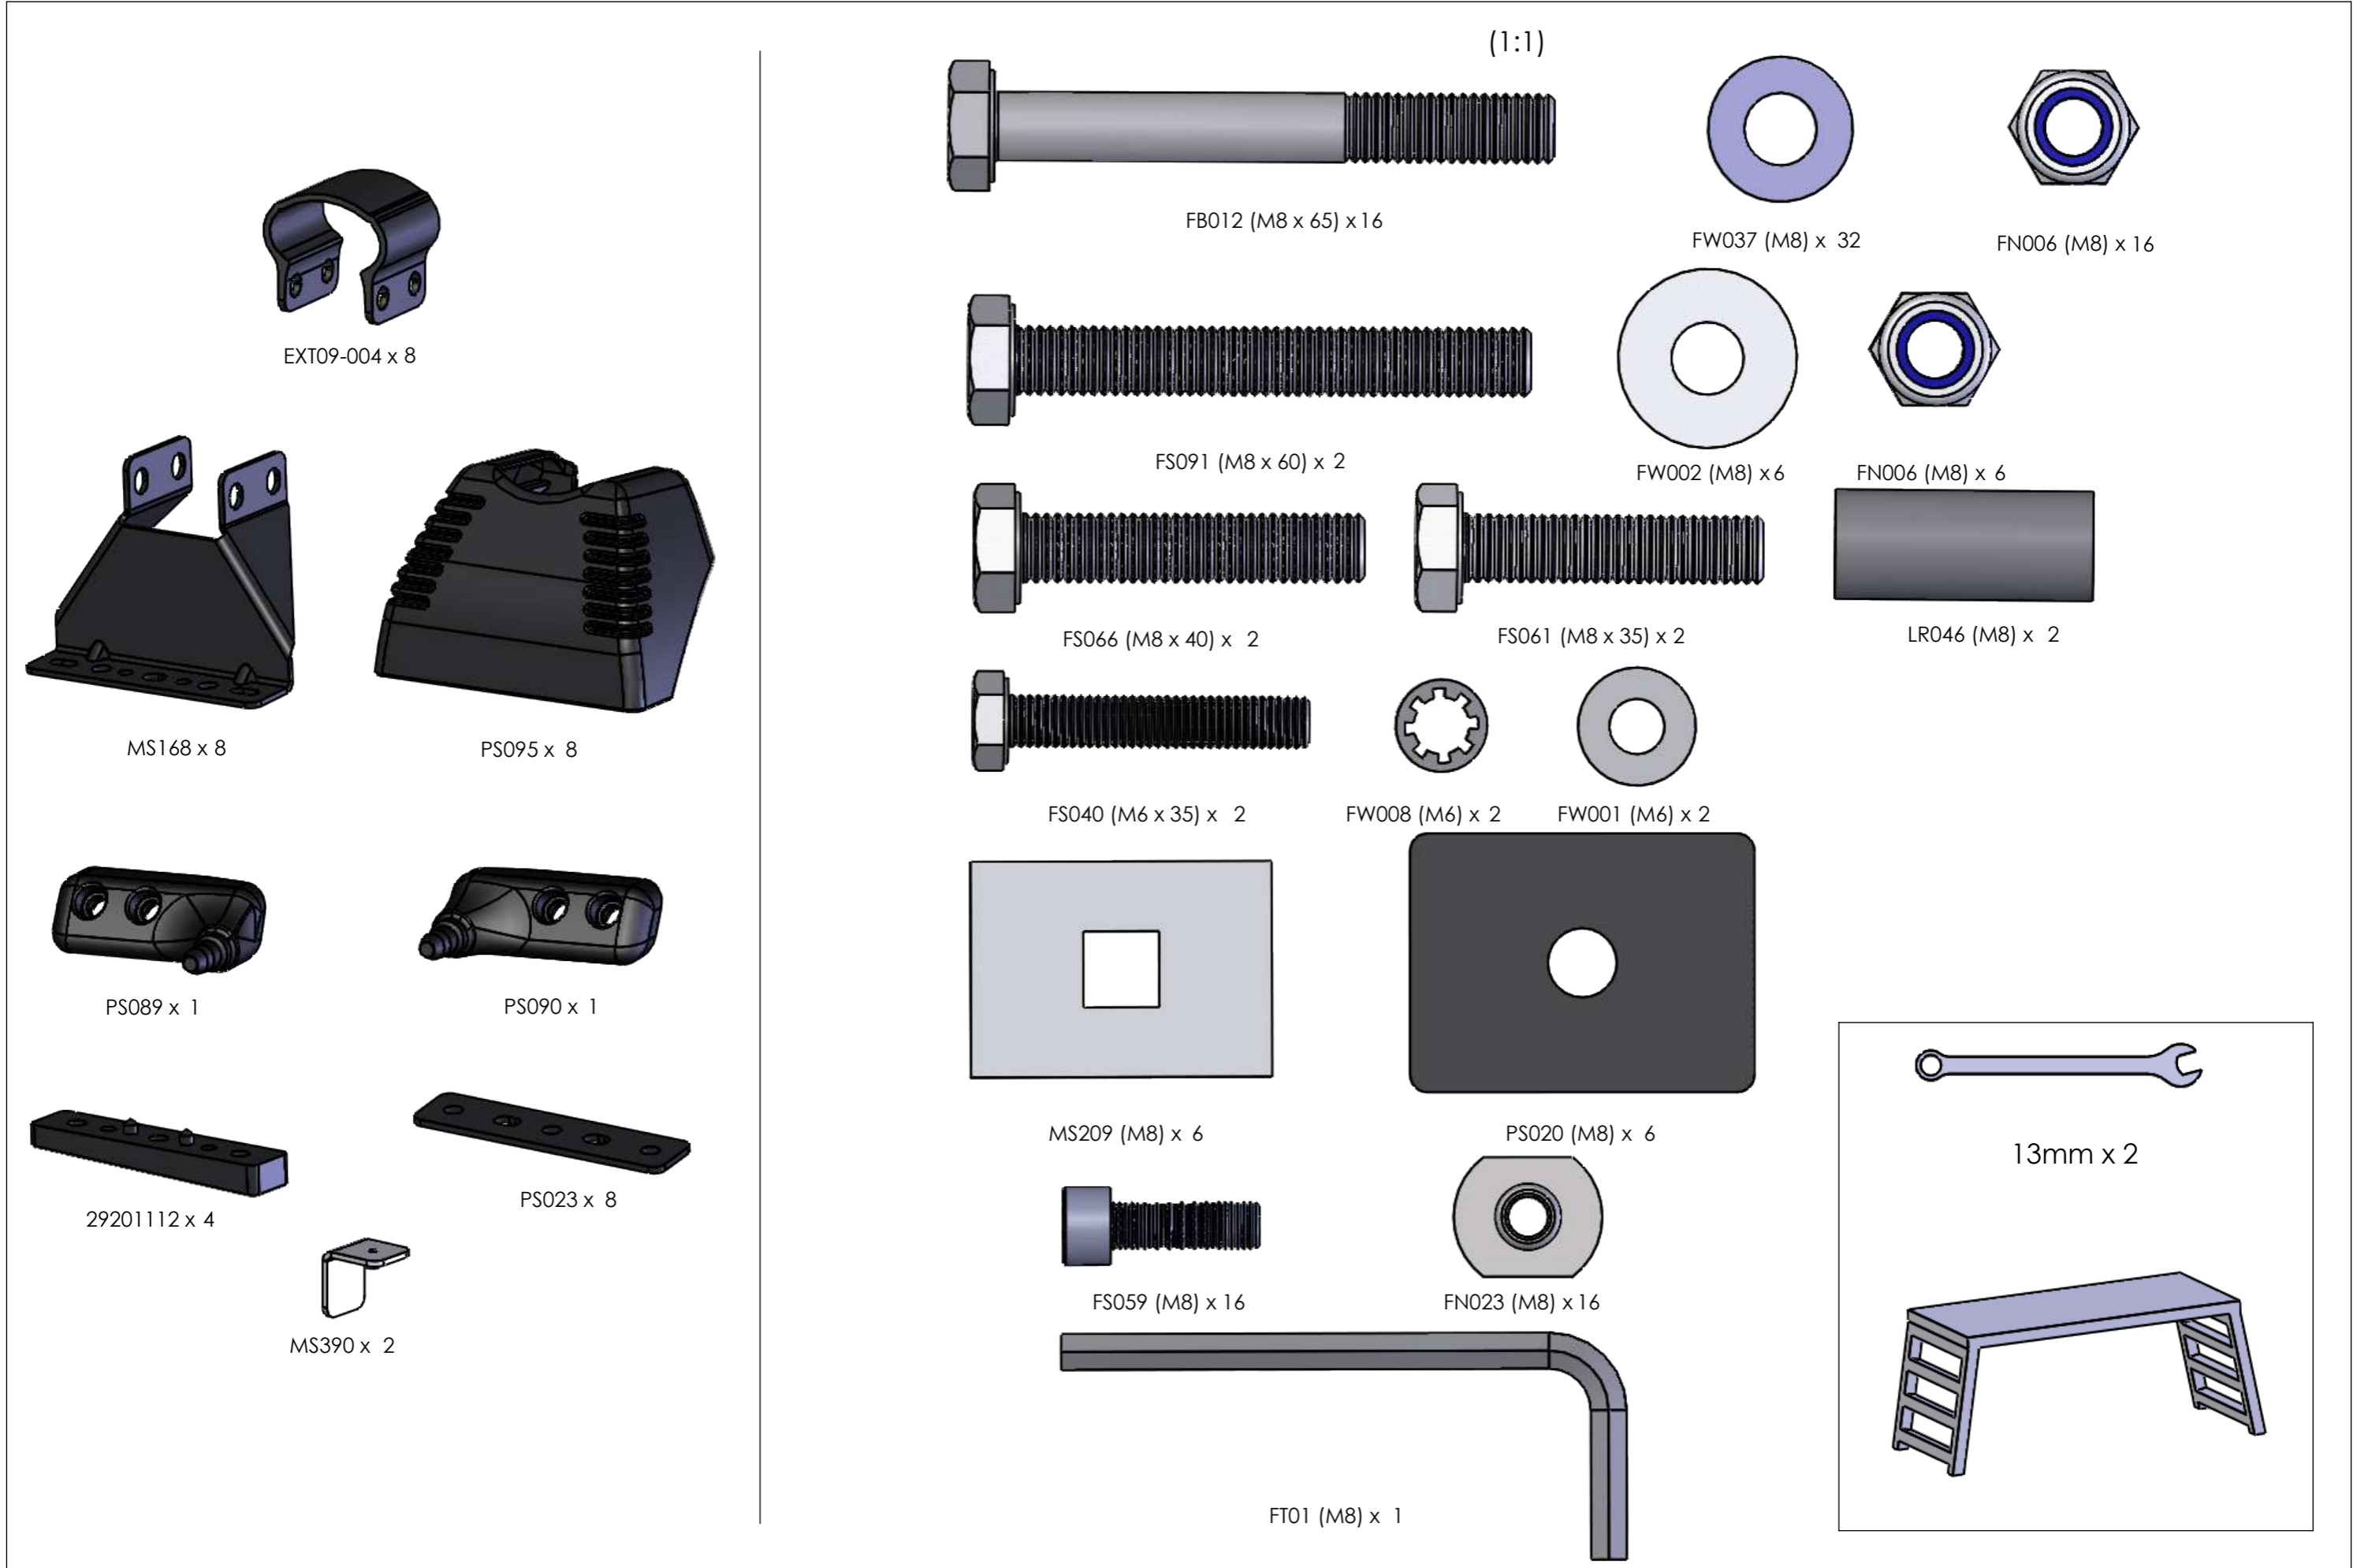

ALUMINIUM RACK - TYPE DESIGNATION FORM I

<h1 style="margin: 0;">AH621</h1> 	<p><b>FORD TRANSIT CONNECT 2014</b> L1, H1, TWIN DOORS</p> 	
---	---	---

		
--	--	--

		
---	--	--

		
---	--	--

ALUMINIUM RACK - TYPE DESIGNATION FORM I

<p><b>AH622</b></p> 	<p><b>FORD TRANSIT CONNECT 2014</b> L2, H1, TWIN DOORS</p> 	
---	---	---

		
--	--	--

		
---	--	--

		
---	--	--

EXT09-004 x 6

MS168 x 4

PS095 x 6

MS204 x 2