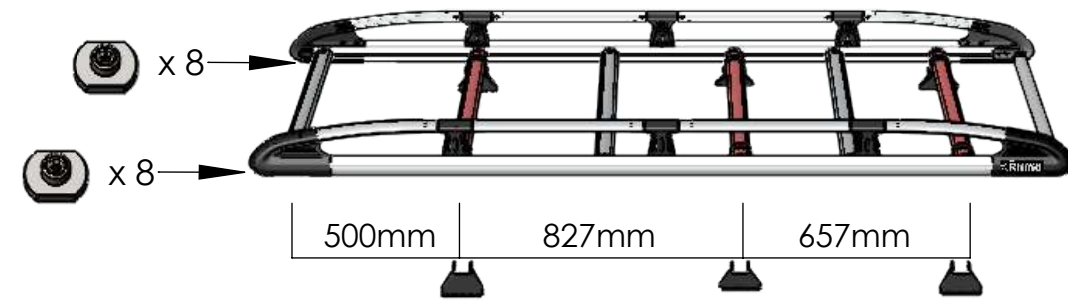

## NEMO, FIORINO, BIPPER 2008-L1, TWIN DOORS

EXT09-004 x 6

PS023 x 2

MS168 x 2

PS053 x 2

MS204 x 2

PS089 x 1

MS207 x 2