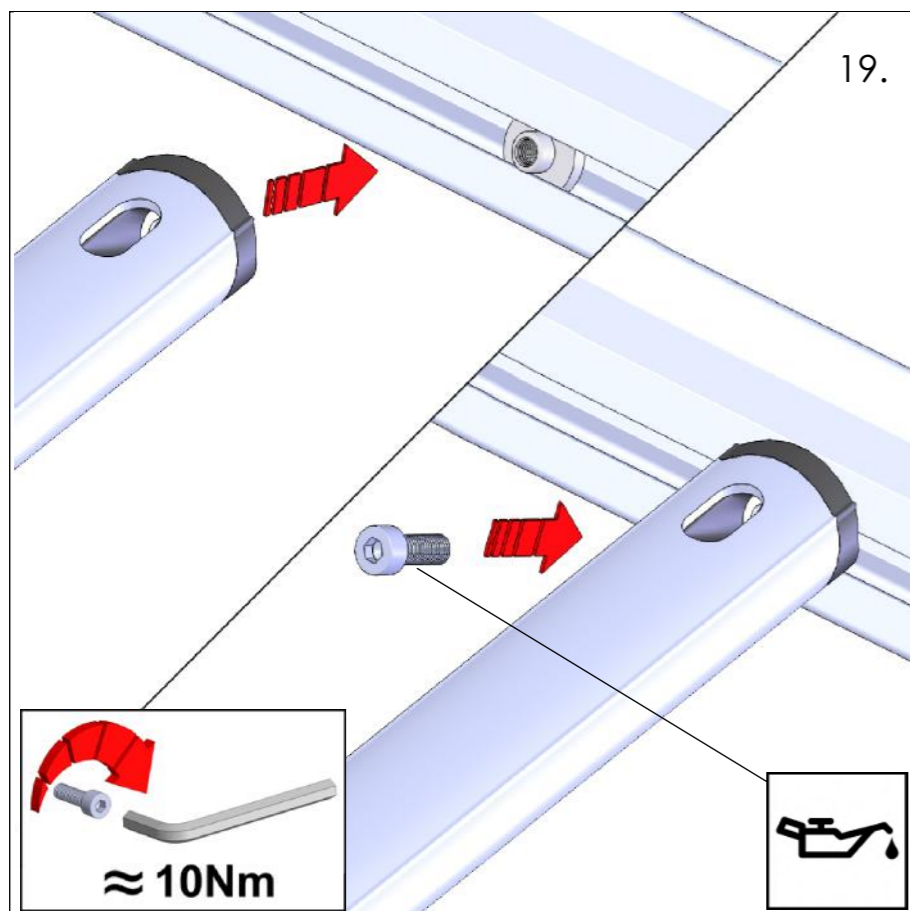

T-TRACK ROOF ONLY!

(F) **(R)**

ALUMINIUM RACK - TYPE DESIGNATION FORM I

| | | |
|--|--|---|
| <p>AH681</p>  <p>48kg + xx kg = Max. 150kg</p> | <p>CRAFTER / TGE 2017-L4, H3, TWIN DOORS</p>  <p>2550mm 4500mm 6880mm</p> |  <p>x 13 x 13</p> <p>1115mm 1125mm 1080mm 550mm</p> <p>(F) (R)</p> |
|--|--|---|