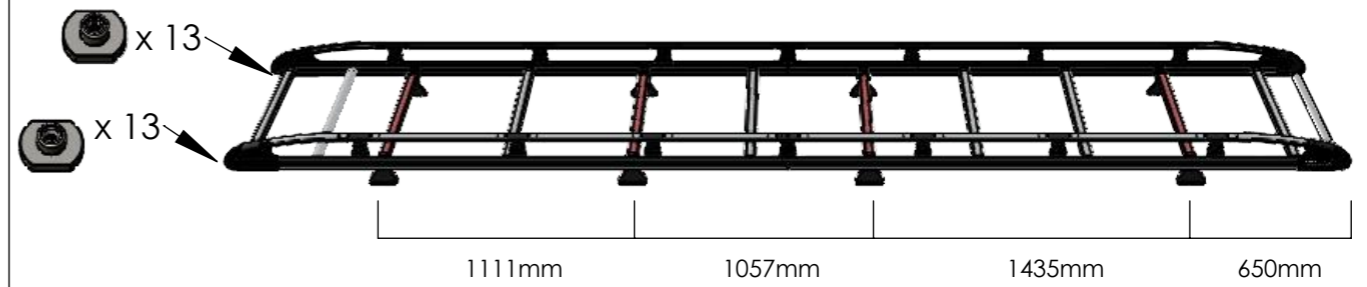

AH680

CRAFTER / TGE 2017- L3, H3, TWIN DOORS

T-TRACK ROOF ONLY!

AH681

CRAFTER / TGE 2017- L4, H3, TWIN DOORS

T-TRACK ROOF ONLY!

AH682

**CRAFTER / TGE 2017-
L5, H3, TWIN DOORS**