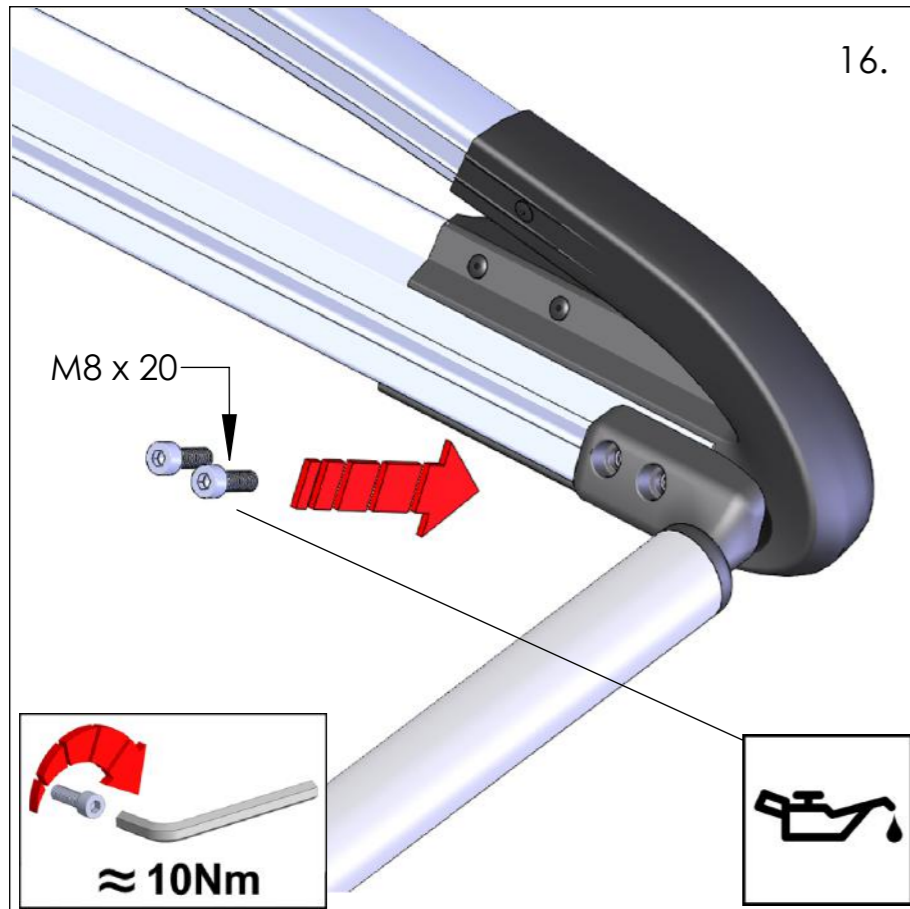

T-TRACK ROOF ONLY!

(F) **(R)**

ALUMINIUM RACK - TYPE DESIGNATION FORM I

| | | |
|--|--|---|
| <p>AH681</p>  <p>48kg + xx kg = Max. 150kg</p> | <p>CRAFTER / TGE 2017-L4, H3, TWIN DOORS</p>  <p>2550mm 4500mm 6880mm</p> |  <p>x 13 x 13</p> <p>1115mm 1125mm 1080mm 550mm</p> <p>(F) (R)</p> |
|--|--|---|