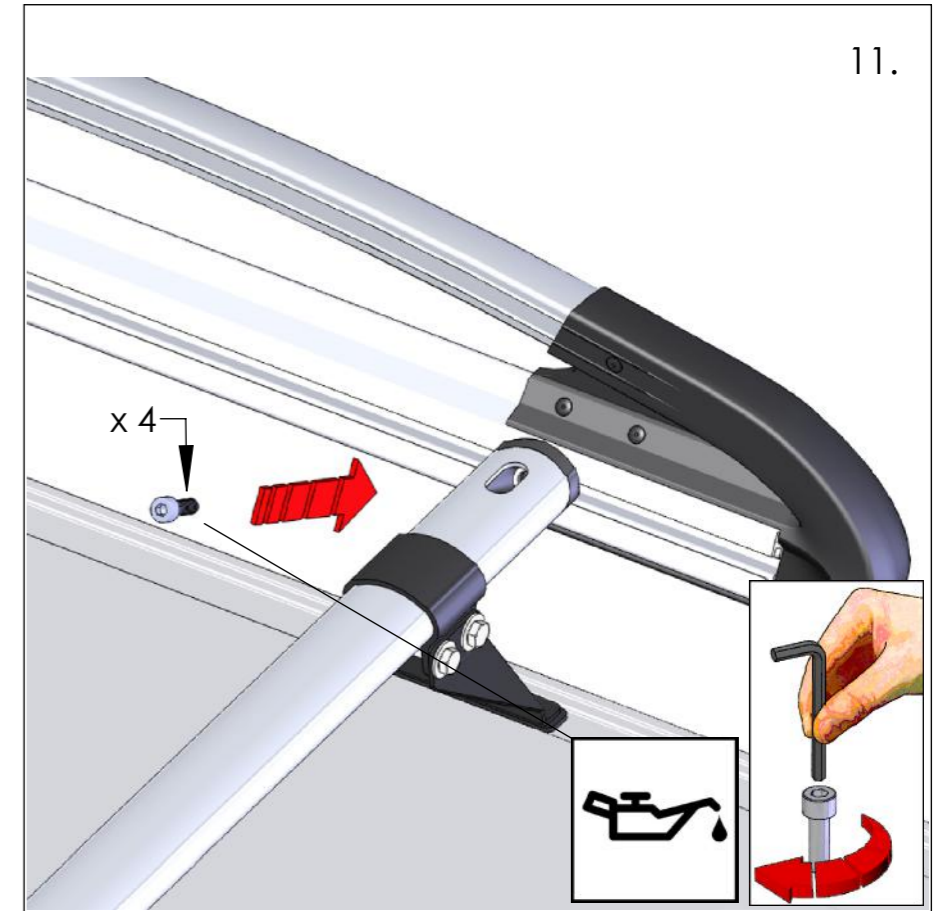

T-TRACK ROOF ONLY!

(F) **(R)**

ALUMINIUM RACK - TYPE DESIGNATION FORM I

| | | |
|--|--|---|
| <p>AH681</p>  <p>48kg + xx kg = Max. 150kg</p> | <p>CRAFTER / TGE 2017-L4, H3, TWIN DOORS</p>  <p>2550mm 4500mm 6880mm</p> |  <p>x 13 x 13</p> <p>1115mm 1125mm 1080mm 550mm</p> <p>(F) (R)</p> |
|--|--|---|