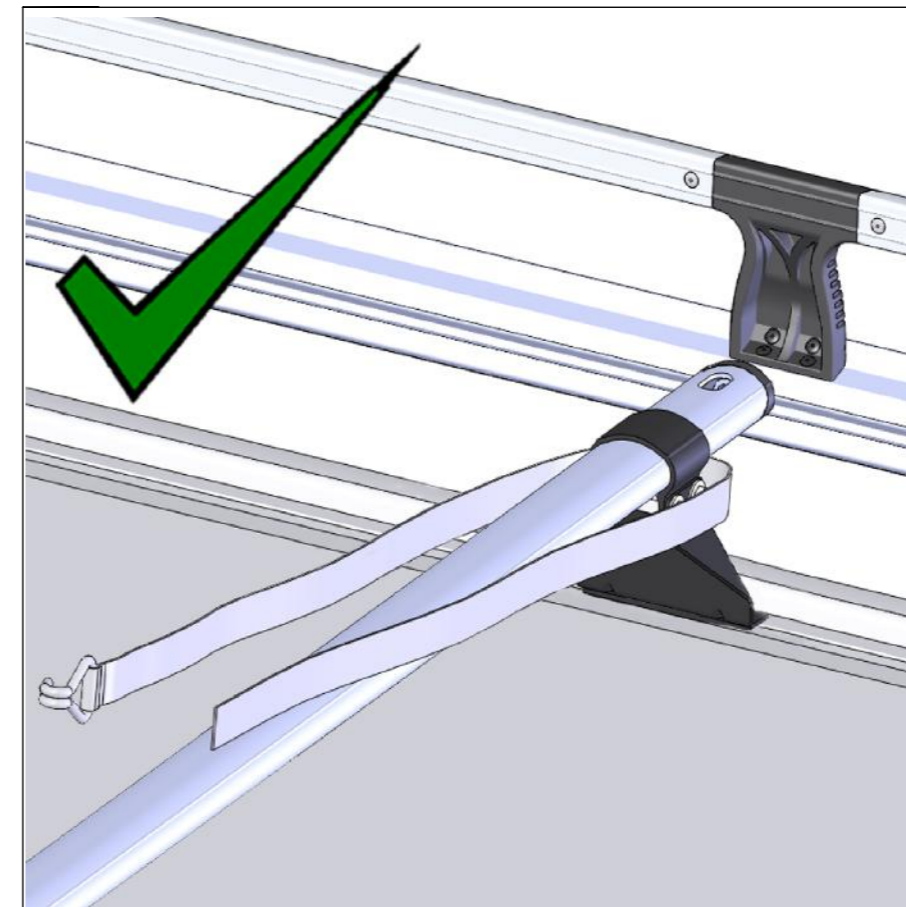

T-TRACK ROOF ONLY!

(F) **(R)**

ALUMINIUM RACK - TYPE DESIGNATION FORM I

| | | |
|--|--|---|
| <p>AH681</p>  <p>48kg + xx kg = Max. 150kg</p> | <p>CRAFTER / TGE 2017-L4, H3, TWIN DOORS</p>  <p>2550mm 4500mm 6880mm</p> |  <p>x 13 x 13</p> <p>1115mm 1125mm 1080mm 550mm</p> <p>(F) (R)</p> |
|--|--|---|