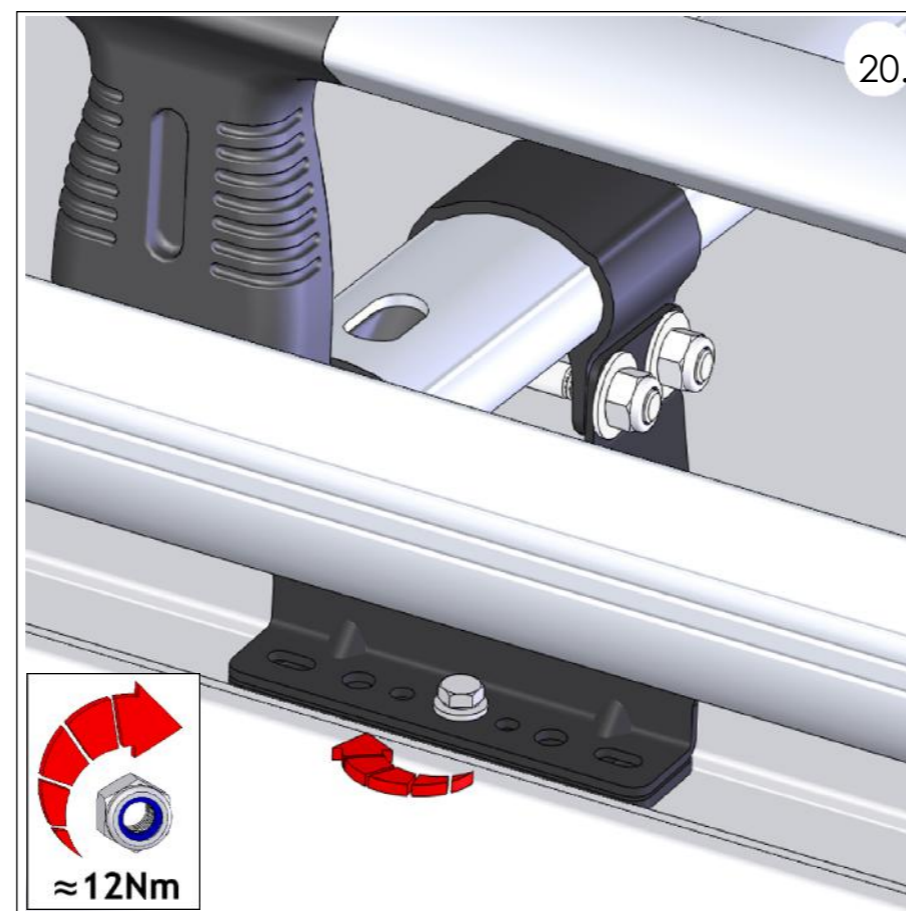

T-TRACK ROOF ONLY!

(F) **(R)**

ALUMINIUM RACK - TYPE DESIGNATION FORM I

| | | |
|--|--|---|
| <p>AH681</p>  <p>48kg + xx kg = Max. 150kg</p> | <p>CRAFTER / TGE 2017-L4, H3, TWIN DOORS</p>  <p>2550mm 4500mm 6880mm</p> |  <p>x 13 x 13</p> <p>1115mm 1125mm 1080mm 550mm</p> <p>(F) (R)</p> |
|--|--|---|