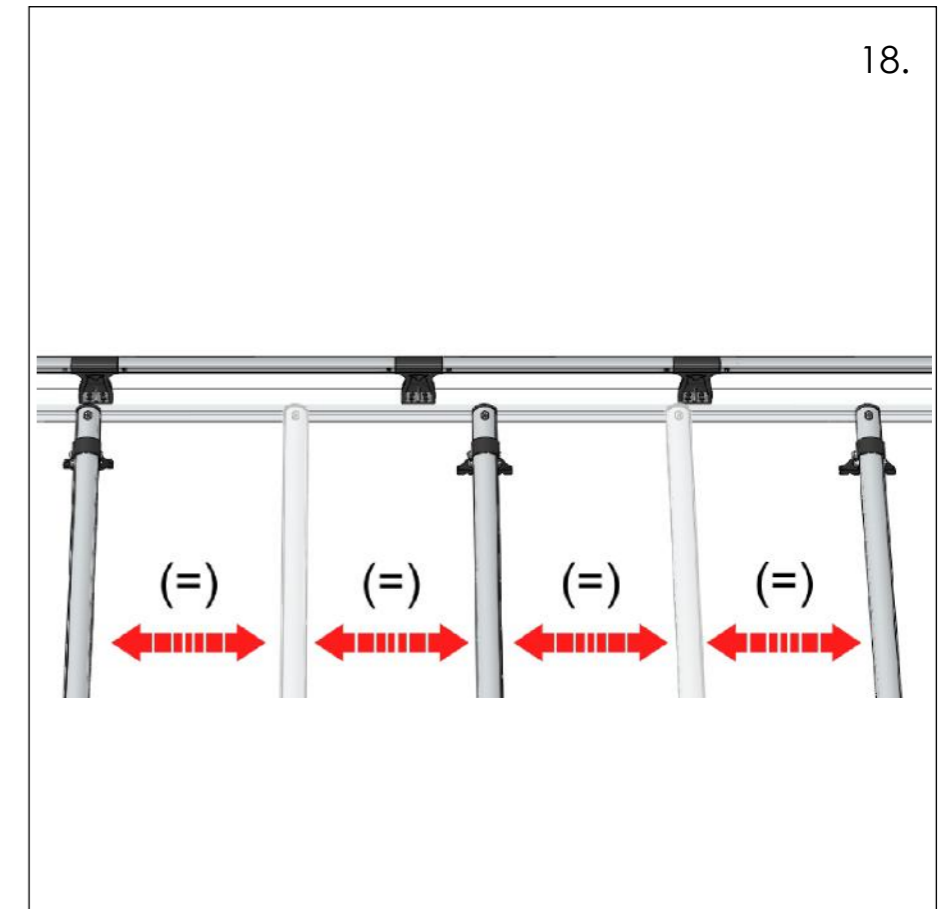

T-TRACK ROOF ONLY!

(F) **(R)**

ALUMINIUM RACK - TYPE DESIGNATION FORM I

| | | |
|--|--|---|
| <p>AH681</p>  <p>48kg + xx kg = Max. 150kg</p> | <p>CRAFTER / TGE 2017-L4, H3, TWIN DOORS</p>  <p>2550mm 4500mm 6880mm</p> |  <p>x 13 x 13</p> <p>1115mm 1125mm 1080mm 550mm</p> <p>(F) (R)</p> |
|--|--|---|