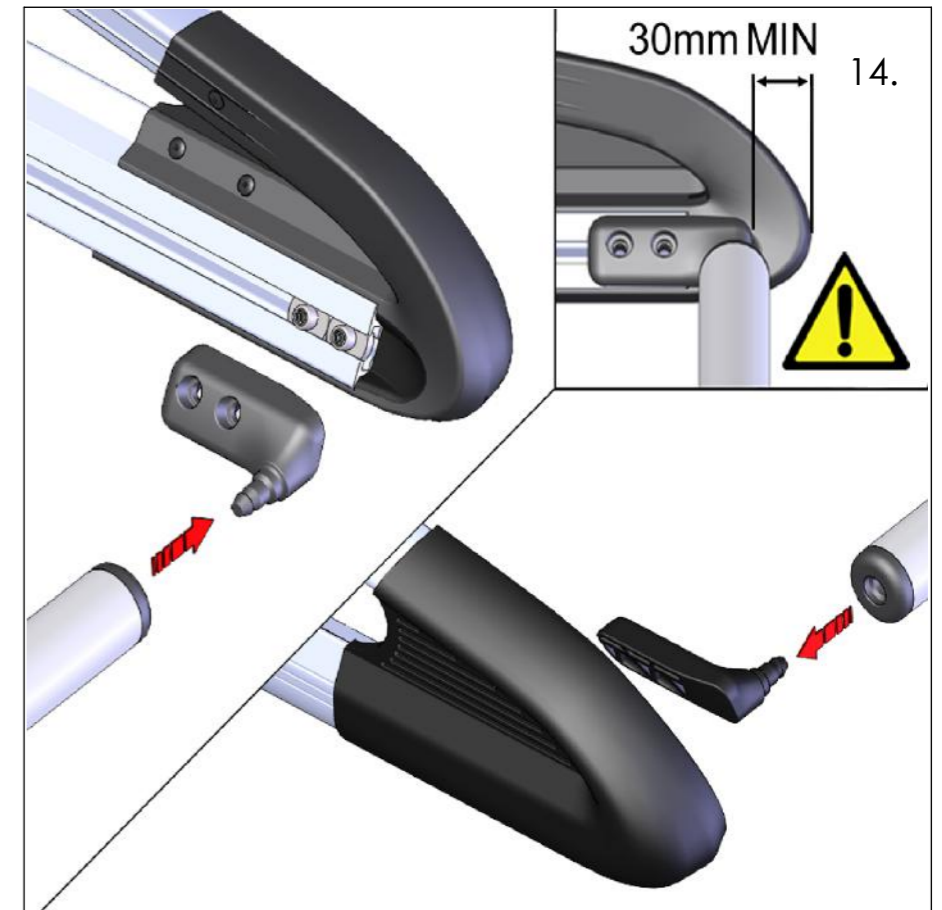

T-TRACK ROOF ONLY!

(F) **(R)**

ALUMINIUM RACK - TYPE DESIGNATION FORM I

| | | |
|--|--|---|
| <p>AH681</p>  <p>48kg + xx kg = Max. 150kg</p> | <p>CRAFTER / TGE 2017-L4, H3, TWIN DOORS</p>  <p>2550mm 4500mm 6880mm</p> |  <p>x 13 x 13</p> <p>1115mm 1125mm 1080mm 550mm</p> <p>(F) (R)</p> |
|--|--|---|