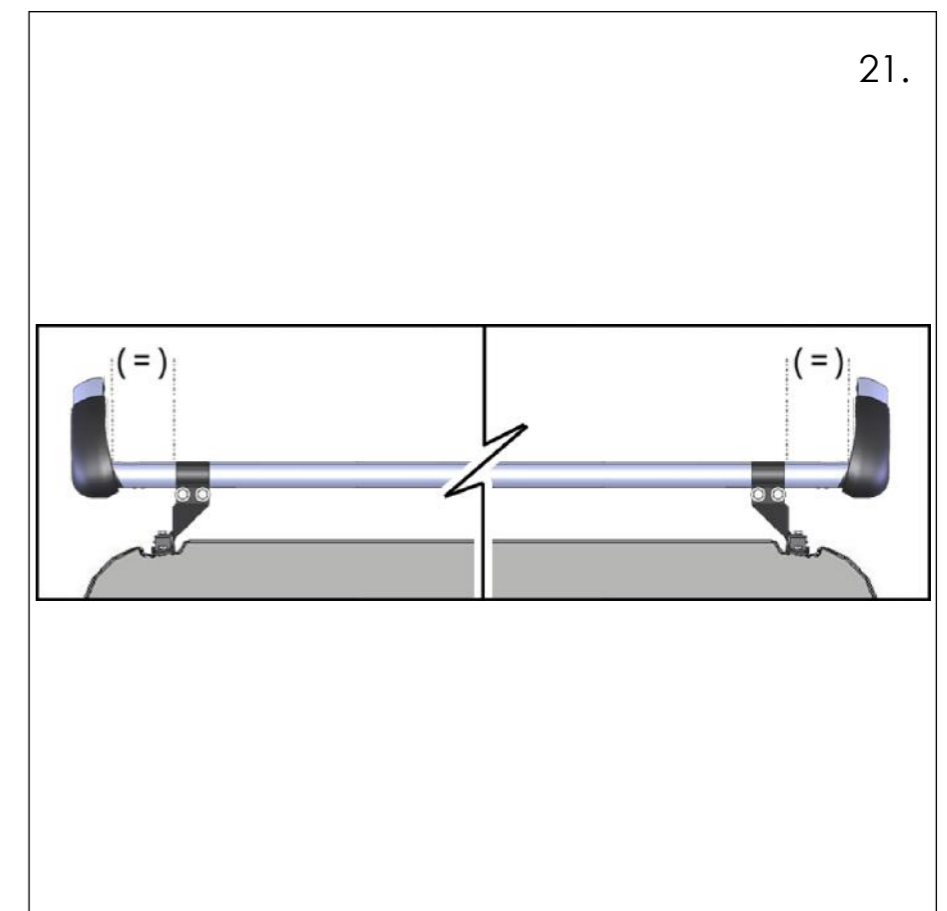

T-TRACK ROOF ONLY!

(F) **(R)**

ALUMINIUM RACK - TYPE DESIGNATION FORM I

| | | |
|--|--|---|
| <p>AH681</p>  <p>48kg + xx kg = Max. 150kg</p> | <p>CRAFTER / TGE 2017-L4, H3, TWIN DOORS</p>  <p>2550mm 4500mm 6880mm</p> |  <p>x 13 x 13</p> <p>1115mm 1125mm 1080mm 550mm</p> <p>(F) (R)</p> |
|--|--|---|