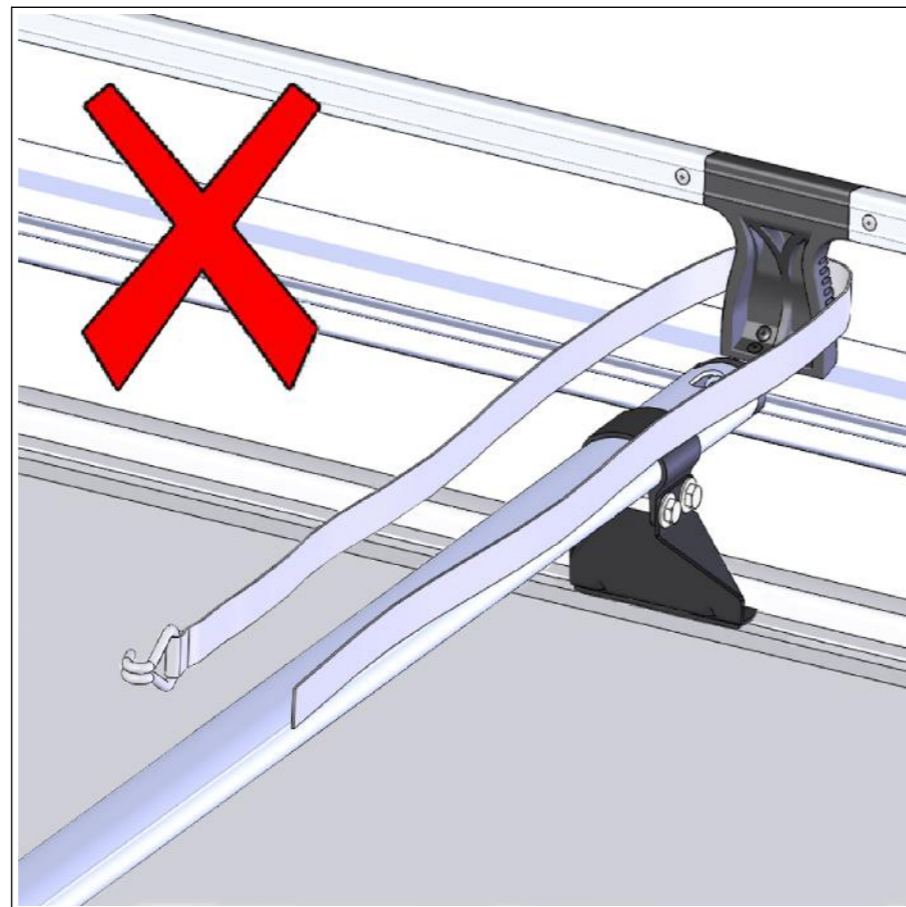

T-TRACK ROOF ONLY!

(F) **(R)**

ALUMINIUM RACK - TYPE DESIGNATION FORM I

| | | |
|--|--|---|
| <p>AH681</p>  <p>48kg + xx kg = Max. 150kg</p> | <p>CRAFTER / TGE 2017-L4, H3, TWIN DOORS</p>  <p>2550mm 4500mm 6880mm</p> |  <p>x 13 x 13</p> <p>1115mm 1125mm 1080mm 550mm</p> <p>(F) (R)</p> |
|--|--|---|