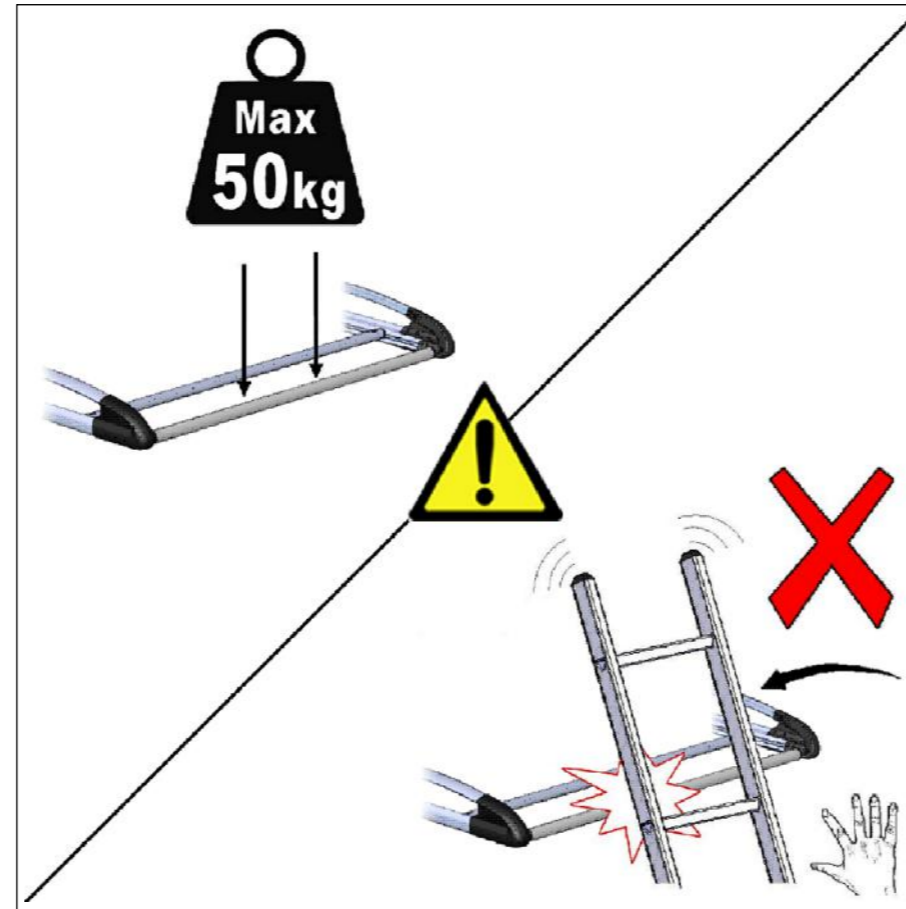

T-TRACK ROOF ONLY!

(F) **(R)**

ALUMINIUM RACK - TYPE DESIGNATION FORM I

| | | |
|--|--|---|
| <p>AH681</p>  <p>48kg + xx kg = Max. 150kg</p> | <p>CRAFTER / TGE 2017-L4, H3, TWIN DOORS</p>  <p>2550mm 4500mm 6880mm</p> |  <p>x 13 x 13</p> <p>1115mm 1125mm 1080mm 550mm</p> <p>(F) (R)</p> |
|--|--|---|