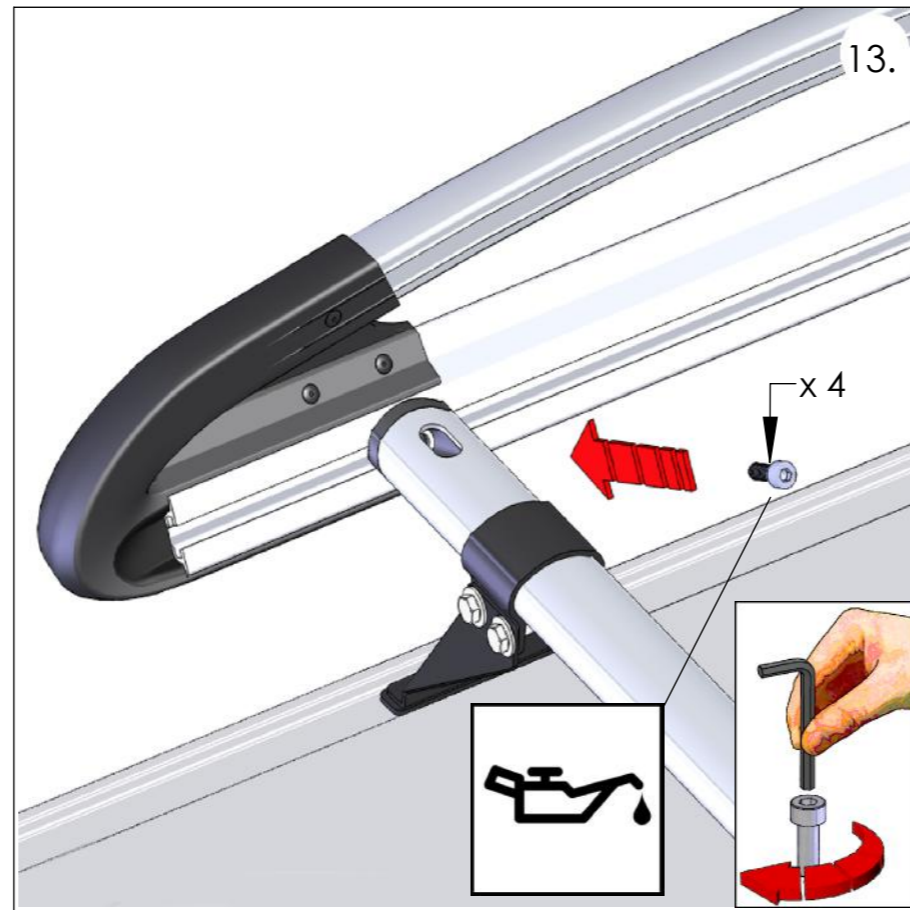

T-TRACK ROOF ONLY!

(F) **(R)**

ALUMINIUM RACK - TYPE DESIGNATION FORM I

| | | |
|--|--|---|
| <p>AH681</p>  <p>48kg + xx kg = Max. 150kg</p> | <p>CRAFTER / TGE 2017-L4, H3, TWIN DOORS</p>  <p>2550mm 4500mm 6880mm</p> |  <p>x 13 x 13</p> <p>1115mm 1125mm 1080mm 550mm</p> <p>(F) (R)</p> |
|--|--|---|