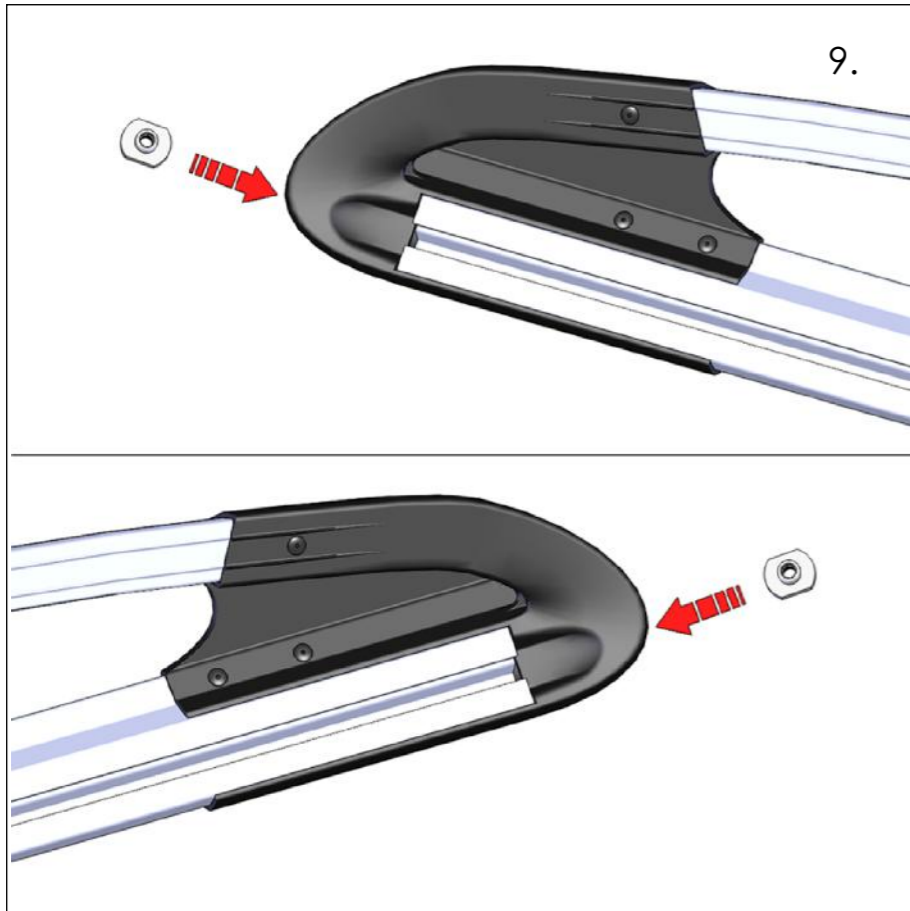

T-TRACK ROOF ONLY!

(F) **(R)**

ALUMINIUM RACK - TYPE DESIGNATION FORM I

| | | |
|--|--|---|
| <p>AH681</p>  <p>48kg + xx kg = Max. 150kg</p> | <p>CRAFTER / TGE 2017-L4, H3, TWIN DOORS</p>  <p>2550mm 4500mm 6880mm</p> |  <p>x 13 x 13</p> <p>1115mm 1125mm 1080mm 550mm</p> <p>(F) (R)</p> |
|--|--|---|