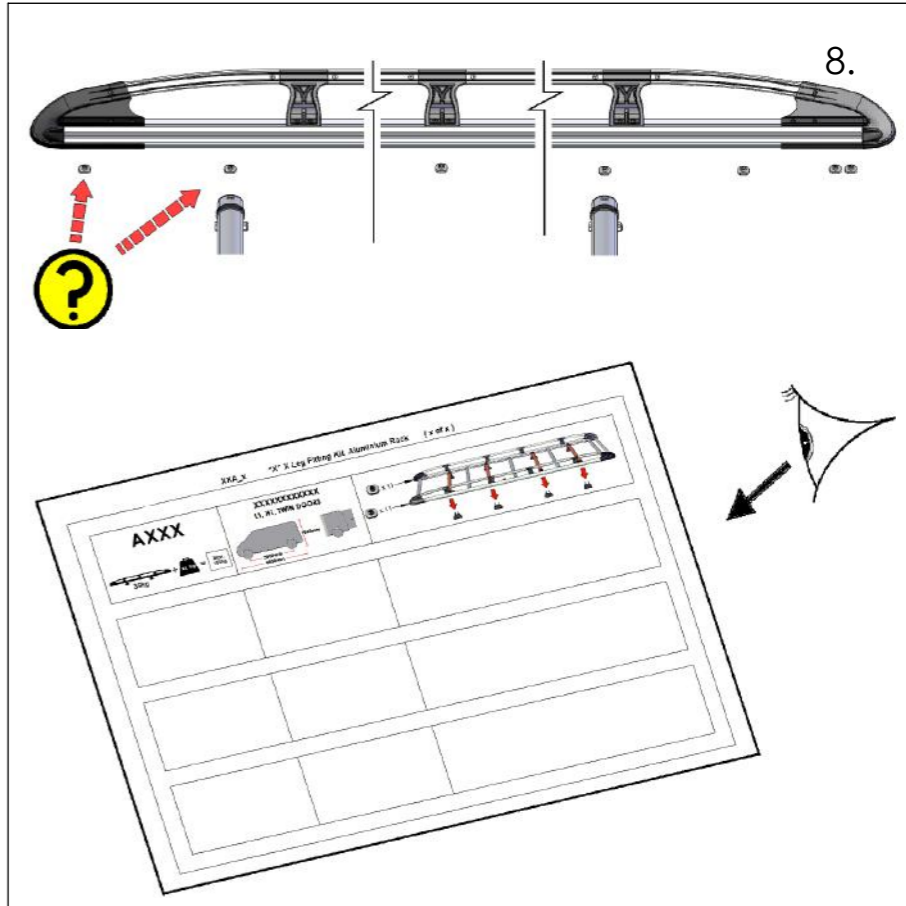

T-TRACK ROOF ONLY!

(F) **(R)**

| | | |
|---|---|---|
| <h1>AH680</h1>  <p>45kg + xx kg = Max. 150kg</p> | <p>CRAFTER / TGE 2017- L3, H3, TWIN DOORS</p>  <p>3650mm 5920mm 2550mm</p> |  <p>x 12 x 12</p> <p>695mm 1045mm 735mm 550mm</p> <p>(F) (R)</p> |
|---|---|---|

T-TRACK ROOF ONLY!

(F) **(R)**

ALUMINIUM RACK - TYPE DESIGNATION FORM I

| | | |
|--|--|---|
| <p>AH681</p>  <p>48kg + xx kg = Max. 150kg</p> | <p>CRAFTER / TGE 2017-L4, H3, TWIN DOORS</p>  <p>2550mm 4500mm 6880mm</p> |  <p>x 13 x 13</p> <p>1115mm 1125mm 1080mm 550mm</p> <p>(F) (R)</p> |
|--|--|---|