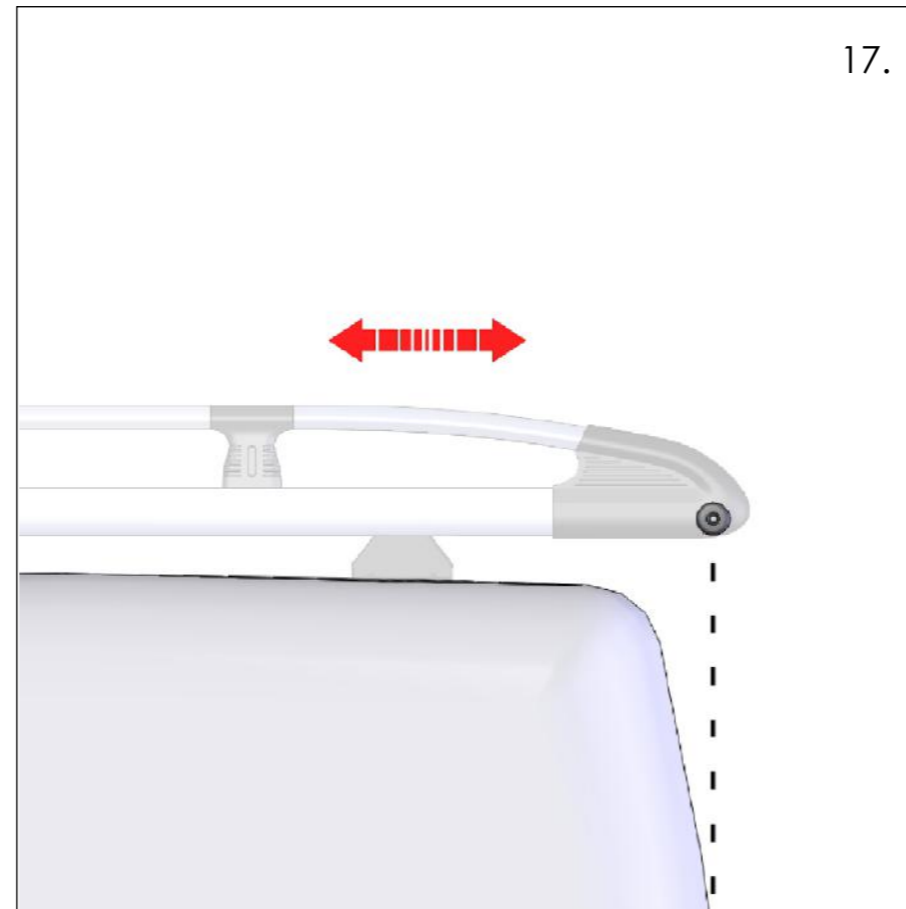

T-TRACK ROOF ONLY!

(F) **(R)**

ALUMINIUM RACK - TYPE DESIGNATION FORM I

| | | |
|--|--|---|
| <p>AH681</p>  <p>48kg + xx kg = Max. 150kg</p> | <p>CRAFTER / TGE 2017-L4, H3, TWIN DOORS</p>  <p>2550mm 4500mm 6880mm</p> |  <p>x 13 x 13</p> <p>1115mm 1125mm 1080mm 550mm</p> <p>(F) (R)</p> |
|--|--|---|