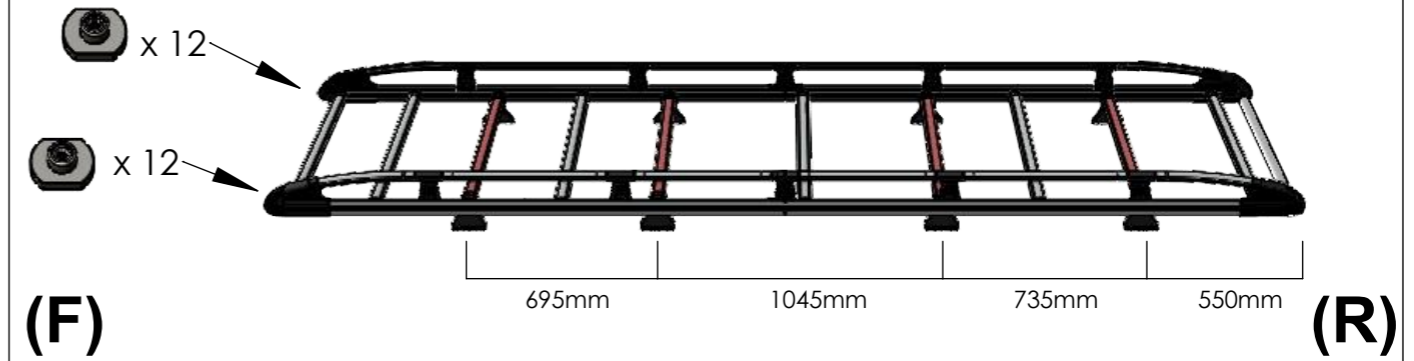

AH680

CRAFTER / TGE 2017- L3, H3, TWIN DOORS