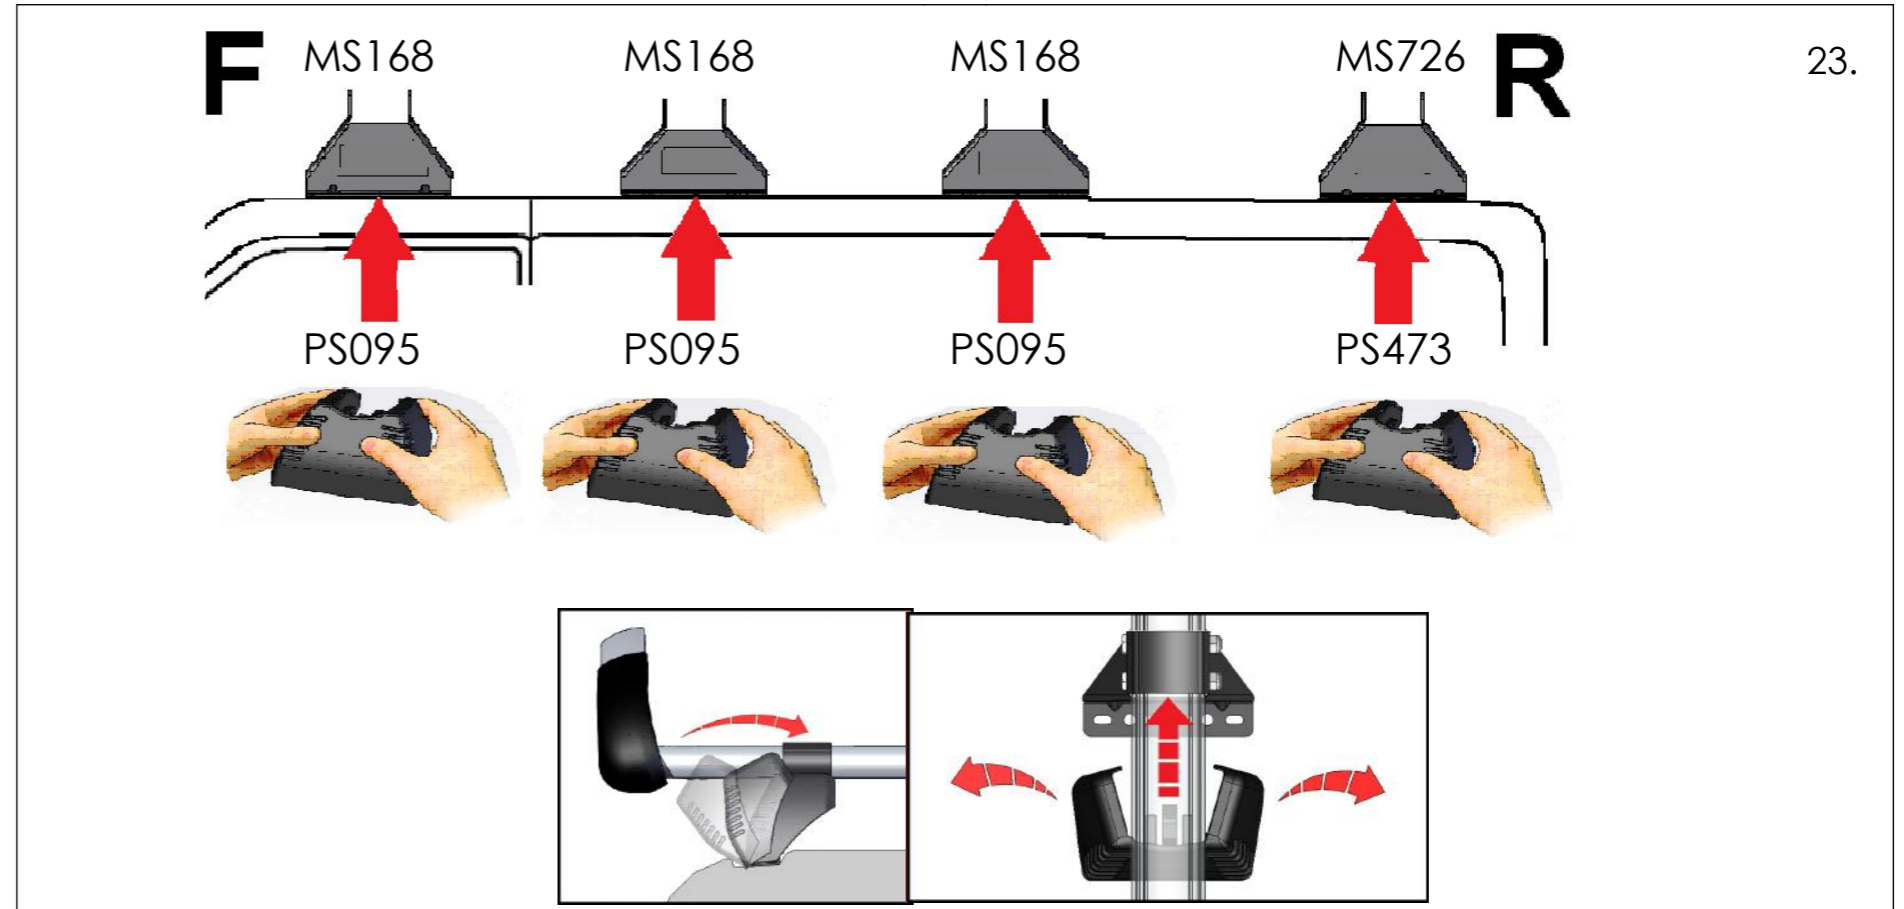

T-TRACK ROOF ONLY!

(F) **(R)**

ALUMINIUM RACK - TYPE DESIGNATION FORM I

| | | |
|--|--|---|
| <p>AH681</p>  <p>48kg + xx kg = Max. 150kg</p> | <p>CRAFTER / TGE 2017-L4, H3, TWIN DOORS</p>  <p>2550mm 4500mm 6880mm</p> |  <p>x 13 x 13</p> <p>1115mm 1125mm 1080mm 550mm</p> <p>(F) (R)</p> |
|--|--|---|