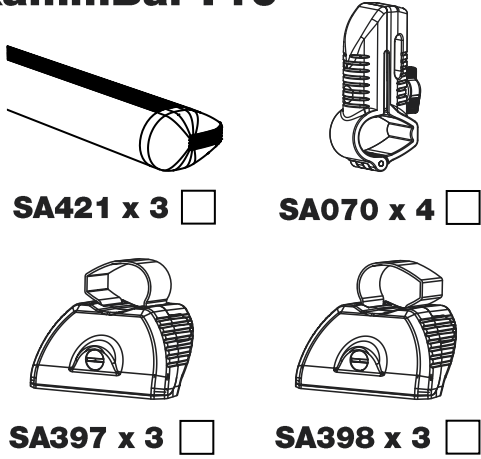

KammBar Pro