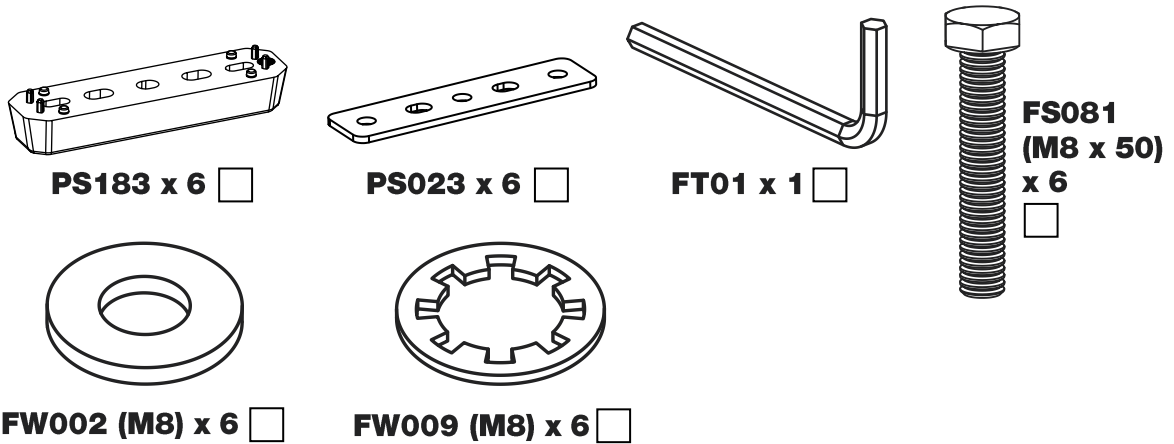

Fitting Kit