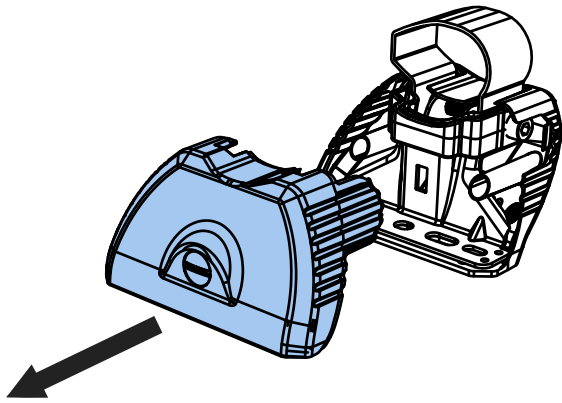

1.

2.

3.

SA397
PS183

SA397
PS183

SA397
PS183

SA398
PS183

SA398
PS183

SA398
PS183

4.

5.