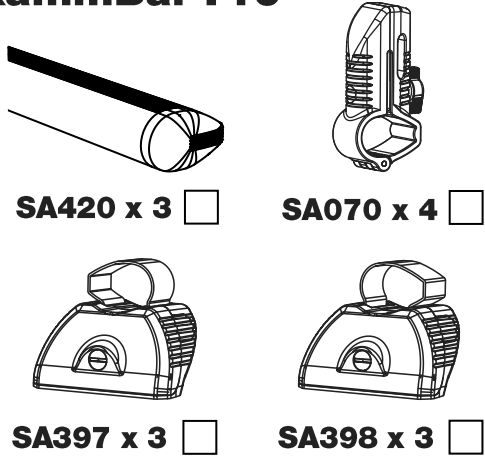

KammBar

Instructions

CITY CRASH (✓)

According to ISO/ PAS 11154:2006

KammBar Pro

KammBar Fleet

Fitting Kit

1.