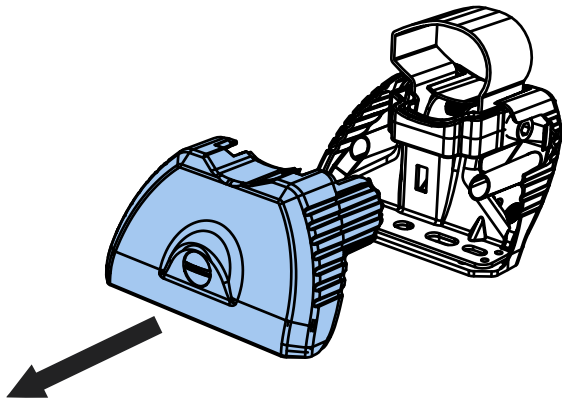

Instructions

CITY CRASH (✓)

According to ISO/ PAS 11154:2006

KammBar Pro

KammBar Fleet

Fitting Kit

1.

2.