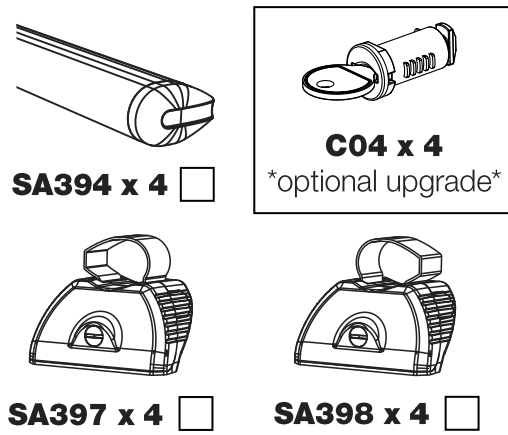

Instructions

CITY CRASH (✓)

According to ISO/ PAS 11154:2006

KammBar Pro

KammBar Fleet

Fitting Kit

1.

2.