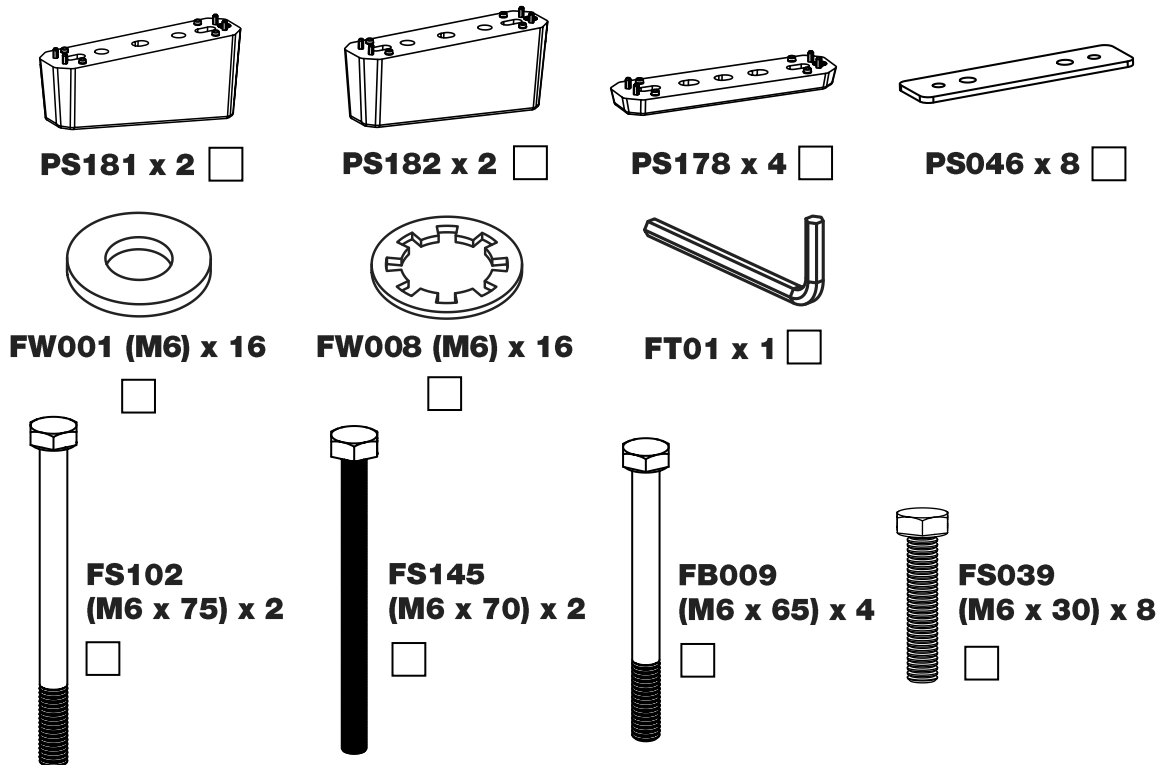

Instructions

CITY CRASH (✓)

According to ISO/ PAS 11154:2006

KammBar Pro

KammBar Fleet

Fitting Kit

1.

2.