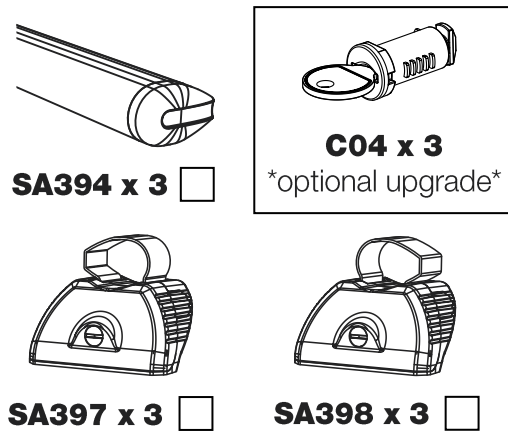

KammBar

Instructions

CITY CRASH (✓)

According to ISO/ PAS 11154:2006

KammBar Pro

KammBar Fleet

Fitting Kit

1.