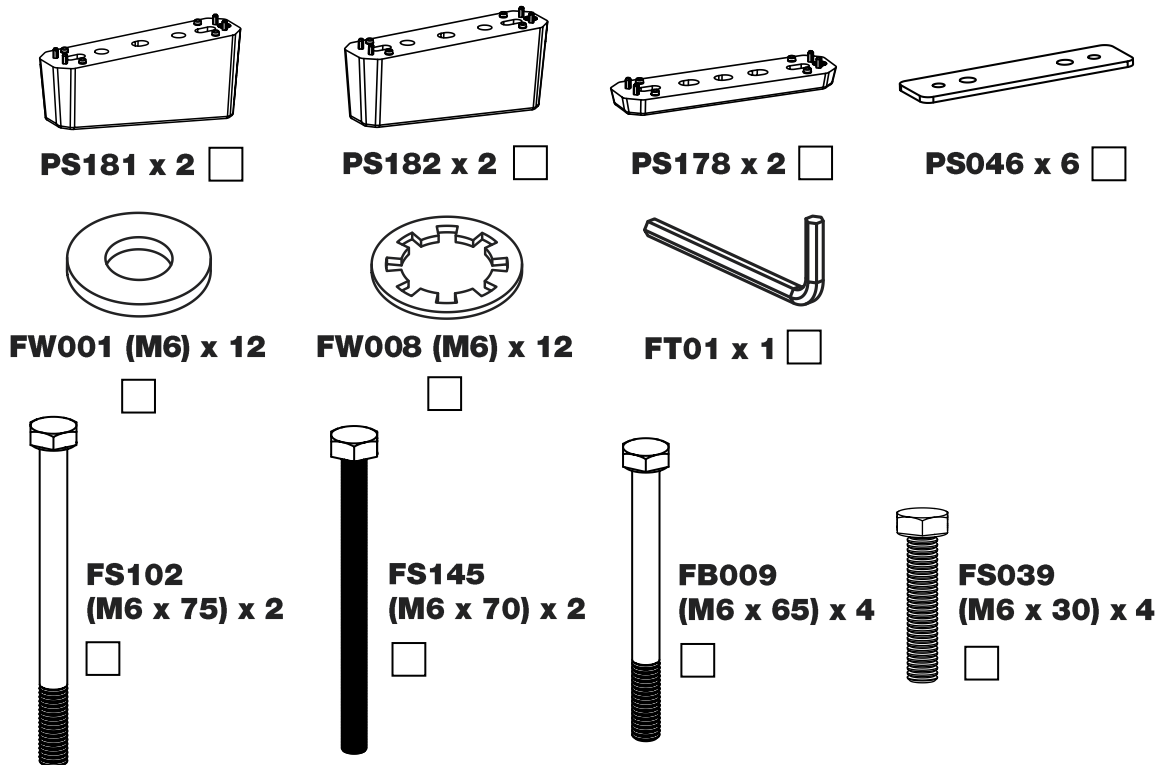

KammBar

Instructions

CITY CRASH (✓)

According to ISO/ PAS 11154:2006

KammBar Pro

KammBar Fleet

Fitting Kit

1.