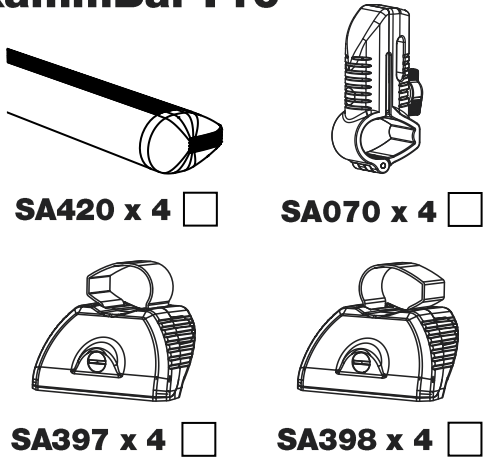

Instructions

CITY CRASH (✓)

According to ISO/ PAS 11154:2006

KammBar Pro

KammBar Fleet

Fitting Kit

1.

2.