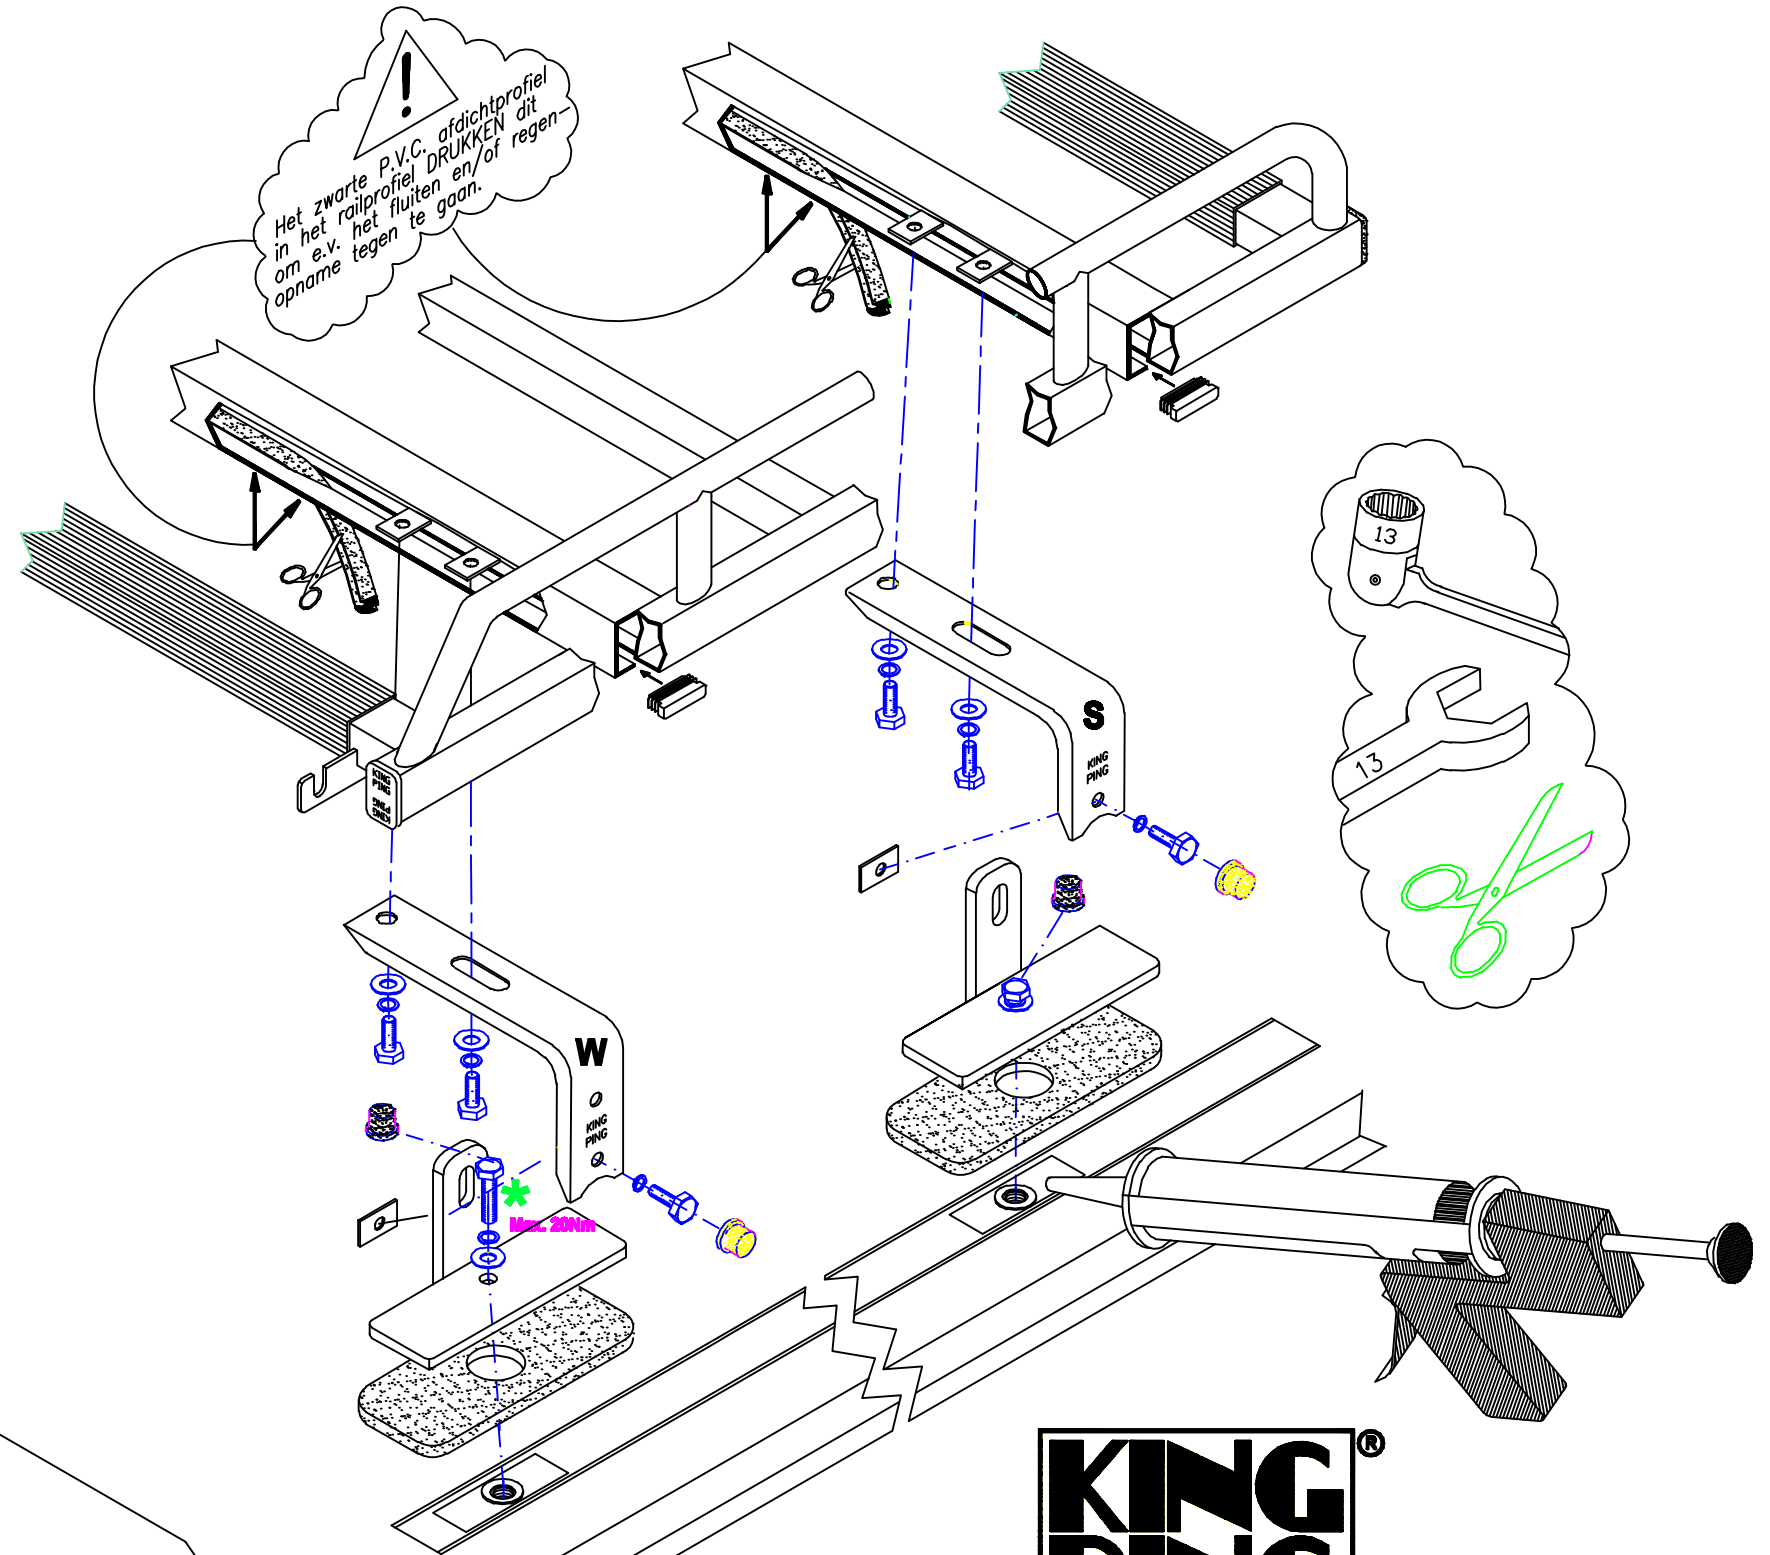

-Bij onduidelijkheden raadpleeg uw leverancier!
-Pour plus de renseignements consultez votre fournisseur!
-Bei eventuellen Unklarheiten, bitten wir Sie mit Ihren Lieferanten Kontakt aufzunehmen!
-Might this not be clear, please contact your supplier!