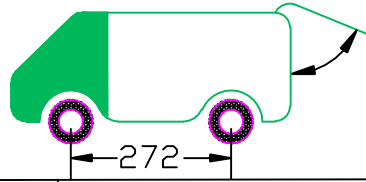

CITROEN BERLINGO PEUGEOT PARTNER

200x120 cm. L1

2008

 W	2x	 S	4x	 KP002	3xD M8	18x
 KP003	4x	 KP002 L+R	2x	 M8		18x
 M8	24x	 M8x20	18x	 M8x25	* Max. 20Nm	6x
 KPGR29	3x	 KPGR29	6x	 www.king-ping.com info@king-ping.com		
 M8	12x	 KPGR29	6x			