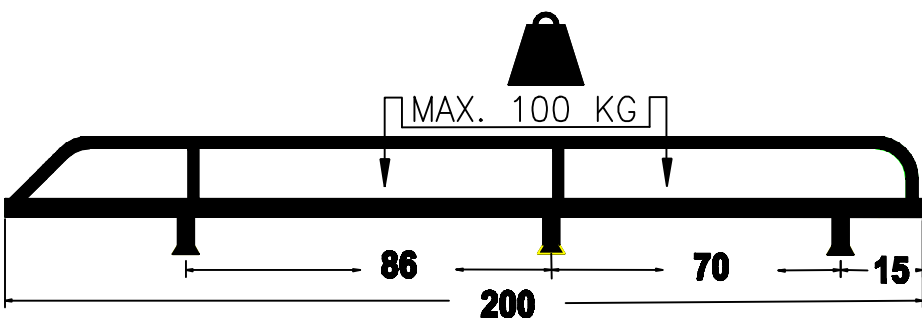

CITROEN BERLINGO PEUGEOT PARTNER

200x120 cm. L1

2008

 W	2x	 S	4x	 KP002	3xD M8	18x
 KP003	4x	 KP002 L+R	2x	 M8		18x
 M8	24x	 M8x20	18x	 M8x25	* Max. 20Nm	6x
 KPGR29	3x	 KPGR29	6x	 www.king-ping.com info@king-ping.com		
 M8	12x	 KPGR29	6x			