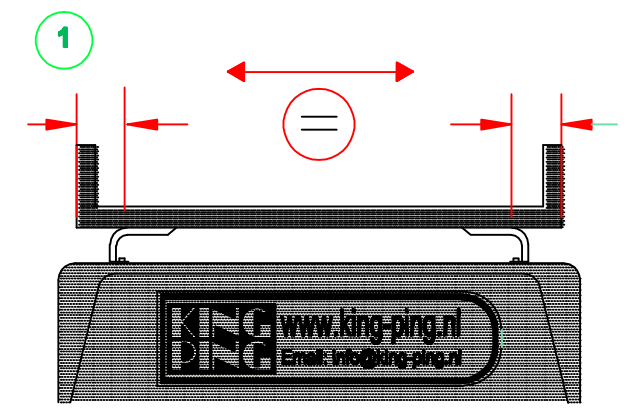

Citroën Jumper 2007
Fiat Ducato 2007
Peugeot Boxer 2007
350x173cm. L2 H1

MONTAGEFILM KING-ALU IMPERIAAL

	6x	 14 Nm	6x	 6 Nm	6x
	6x		12x		6x
	6x		18x		6x
	6x				6x

12/2015 ALUCJML350173S ALUFDML350173S ALUPBML350173S