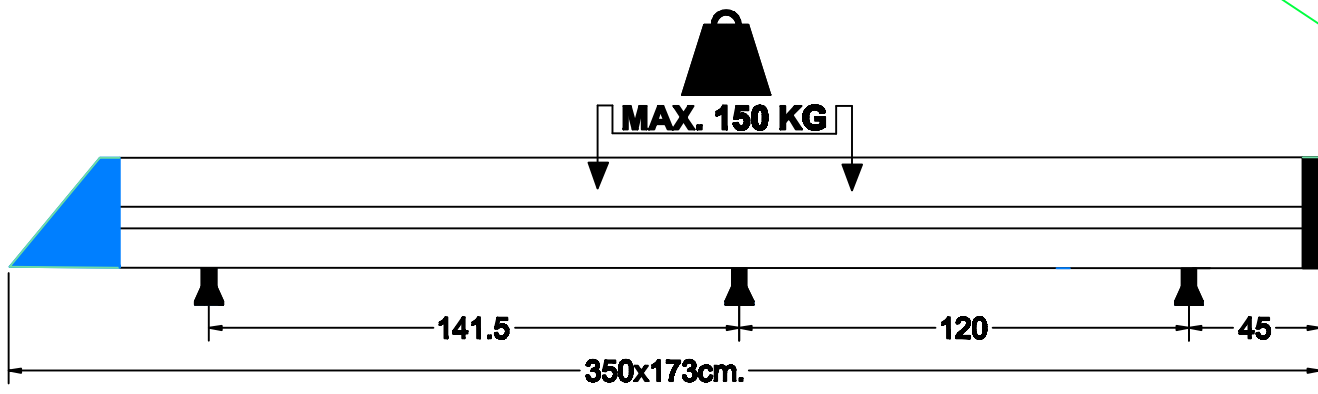

Citroën Jumper 2007
Fiat Ducato 2007
Peugeot Boxer 2007
350x173cm. L2 H1

MONTAGEFILM KING-ALU IMPERIAAL

	6x	 14 Nm	6x	 6 Nm	6x
	6x		12x		6x
	6x		18x		6x
	6x				6x

12/2015 ALUCJML350173S ALUFDML350173S ALUPBML350173S