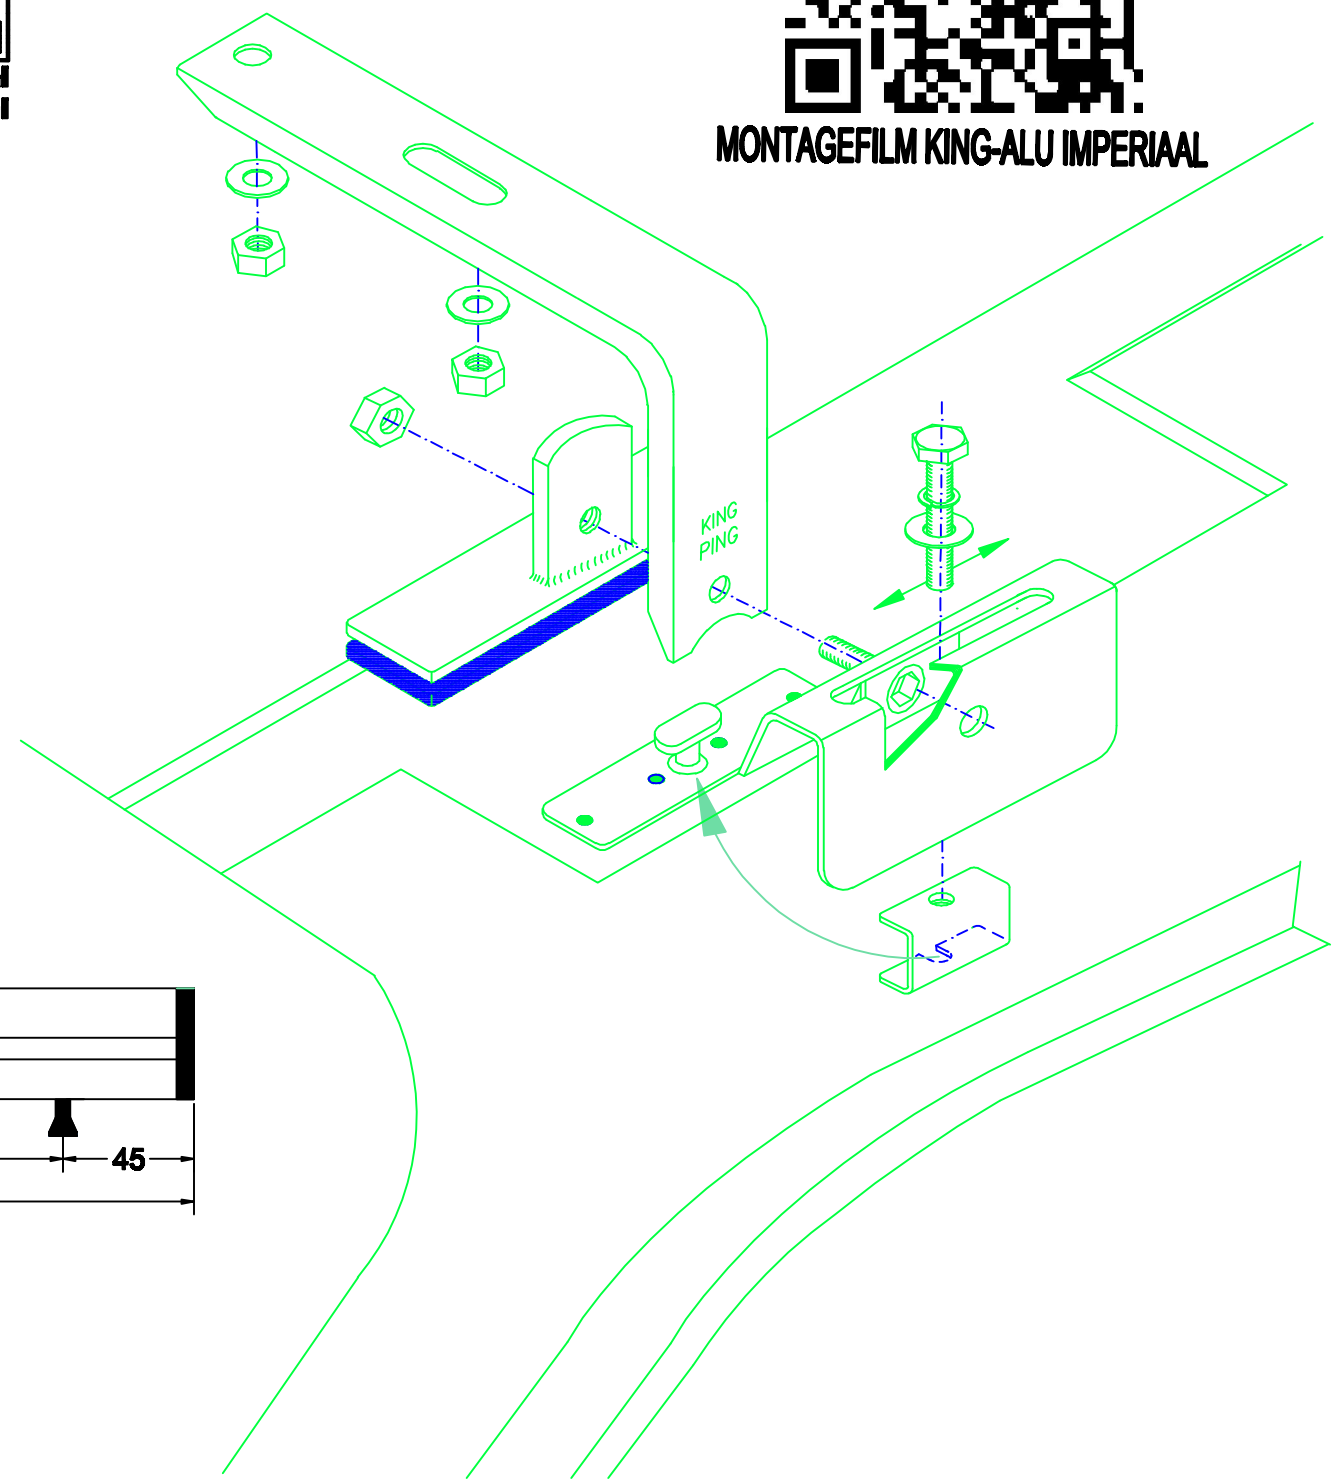

Citroën Jumper 2007
Fiat Ducato 2007
Peugeot Boxer 2007
350x173cm. L2 H1

MONTAGEFILM KING-ALU IMPERIAAL

	6x	 14 Nm	6x	 6 Nm	6x
	6x		12x		6x
	6x		18x		6x
	6x				6x

12/2015 ALUCJML350173S ALUFDML350173S ALUPBML350173S