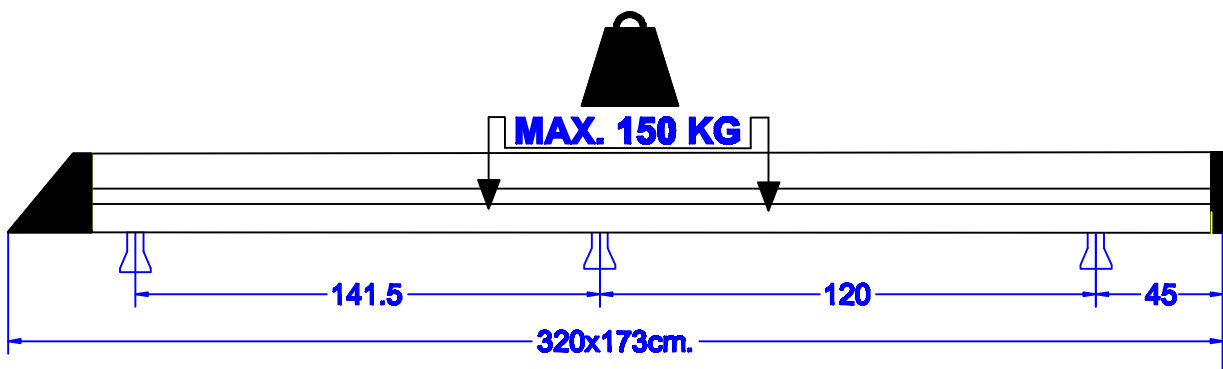

**Citroën Jumper MODEL 2006-
Fiat Ducato MODEL 2006-
Peugeot Boxer MODEL 2006-
320x173 cm. L2 H2**

KING PING
www.kingping.nl
info@kingping.nl

MONTAGEFILM KING-ALU IMPERIAL

	6x		6x		6x
	6x		12x		6x
	6x		18x		6x
	6x				6x

KING ALU www.kingping.nl
Email: info@kingping.nl

12/2015 ALUCJMH320173S ALUFDMH320173S ALUPBMH320173S