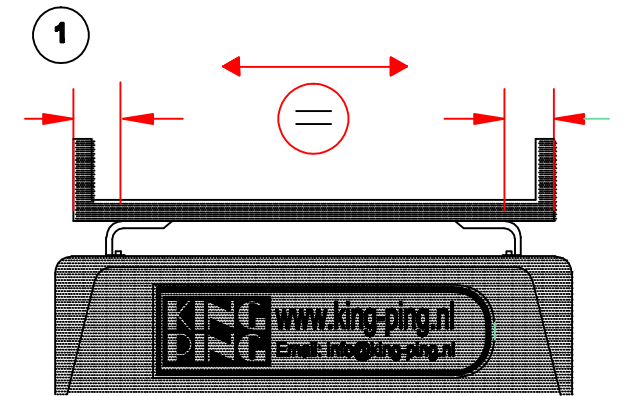

**Citroën Jumper MODEL 2006-
Fiat Ducato MODEL 2006-
Peugeot Boxer MODEL 2006-
320x173 cm. L2 H2**

KING PING
www.kingping.nl
info@kingping.nl

MONTAGEFILM KING-ALU IMPERIAL

	6x		6x		6x
	6x		12x		6x
	6x		18x		6x
	6x				6x

KING ALU www.kingping.nl
Email: info@kingping.nl

12/2015 ALUCJMH320173S ALUFDMH320173S ALUPBMH320173S