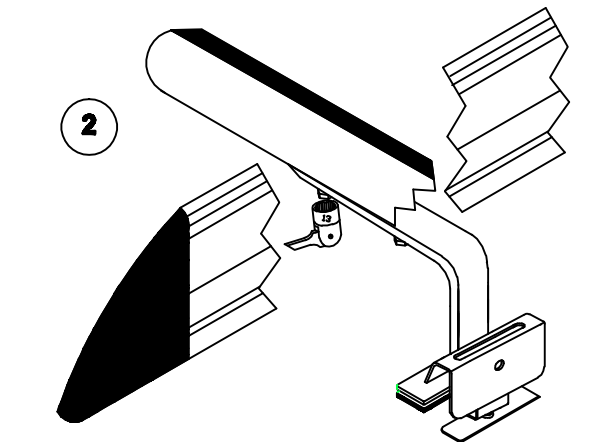

**Citroën Jumper MODEL 2006-
Fiat Ducato MODEL 2006-
Peugeot Boxer MODEL 2006-
320x173 cm. L2 H2**

KING PING
www.kingping.nl
info@kingping.nl

MONTAGEFILM KING-ALU IMPERIAL

	6x		6x		6x
	6x		12x		6x
	6x		18x		6x
	6x				6x

KING ALU www.kingping.nl
Email: info@kingping.nl

12/2015 ALUCJMH320173S ALUFDMH320173S ALUPBMH320173S