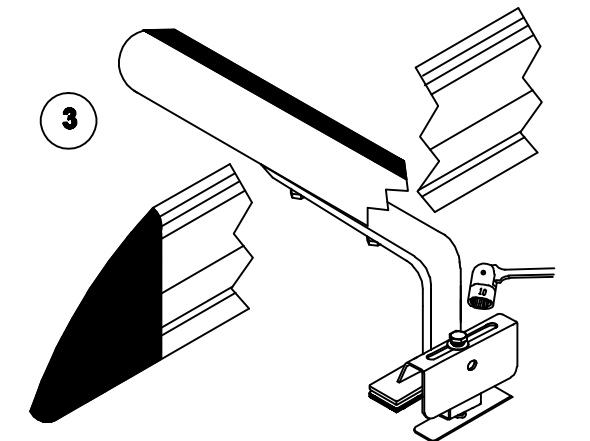

**Citroën Jumper MODEL 2006-
Fiat Ducato MODEL 2006-
Peugeot Boxer MODEL 2006-
320x173 cm. L2 H2**

KING PING
www.kingping.nl
info@kingping.nl

MONTAGEFILM KING-ALU IMPERIAL

	6x		6x		6x
	6x		12x		6x
	6x		18x		6x
	6x				6x

KING ALU www.kingping.nl
Email: info@kingping.nl

12/2015 ALUCJMH320173S ALUFDMH320173S ALUPBMH320173S