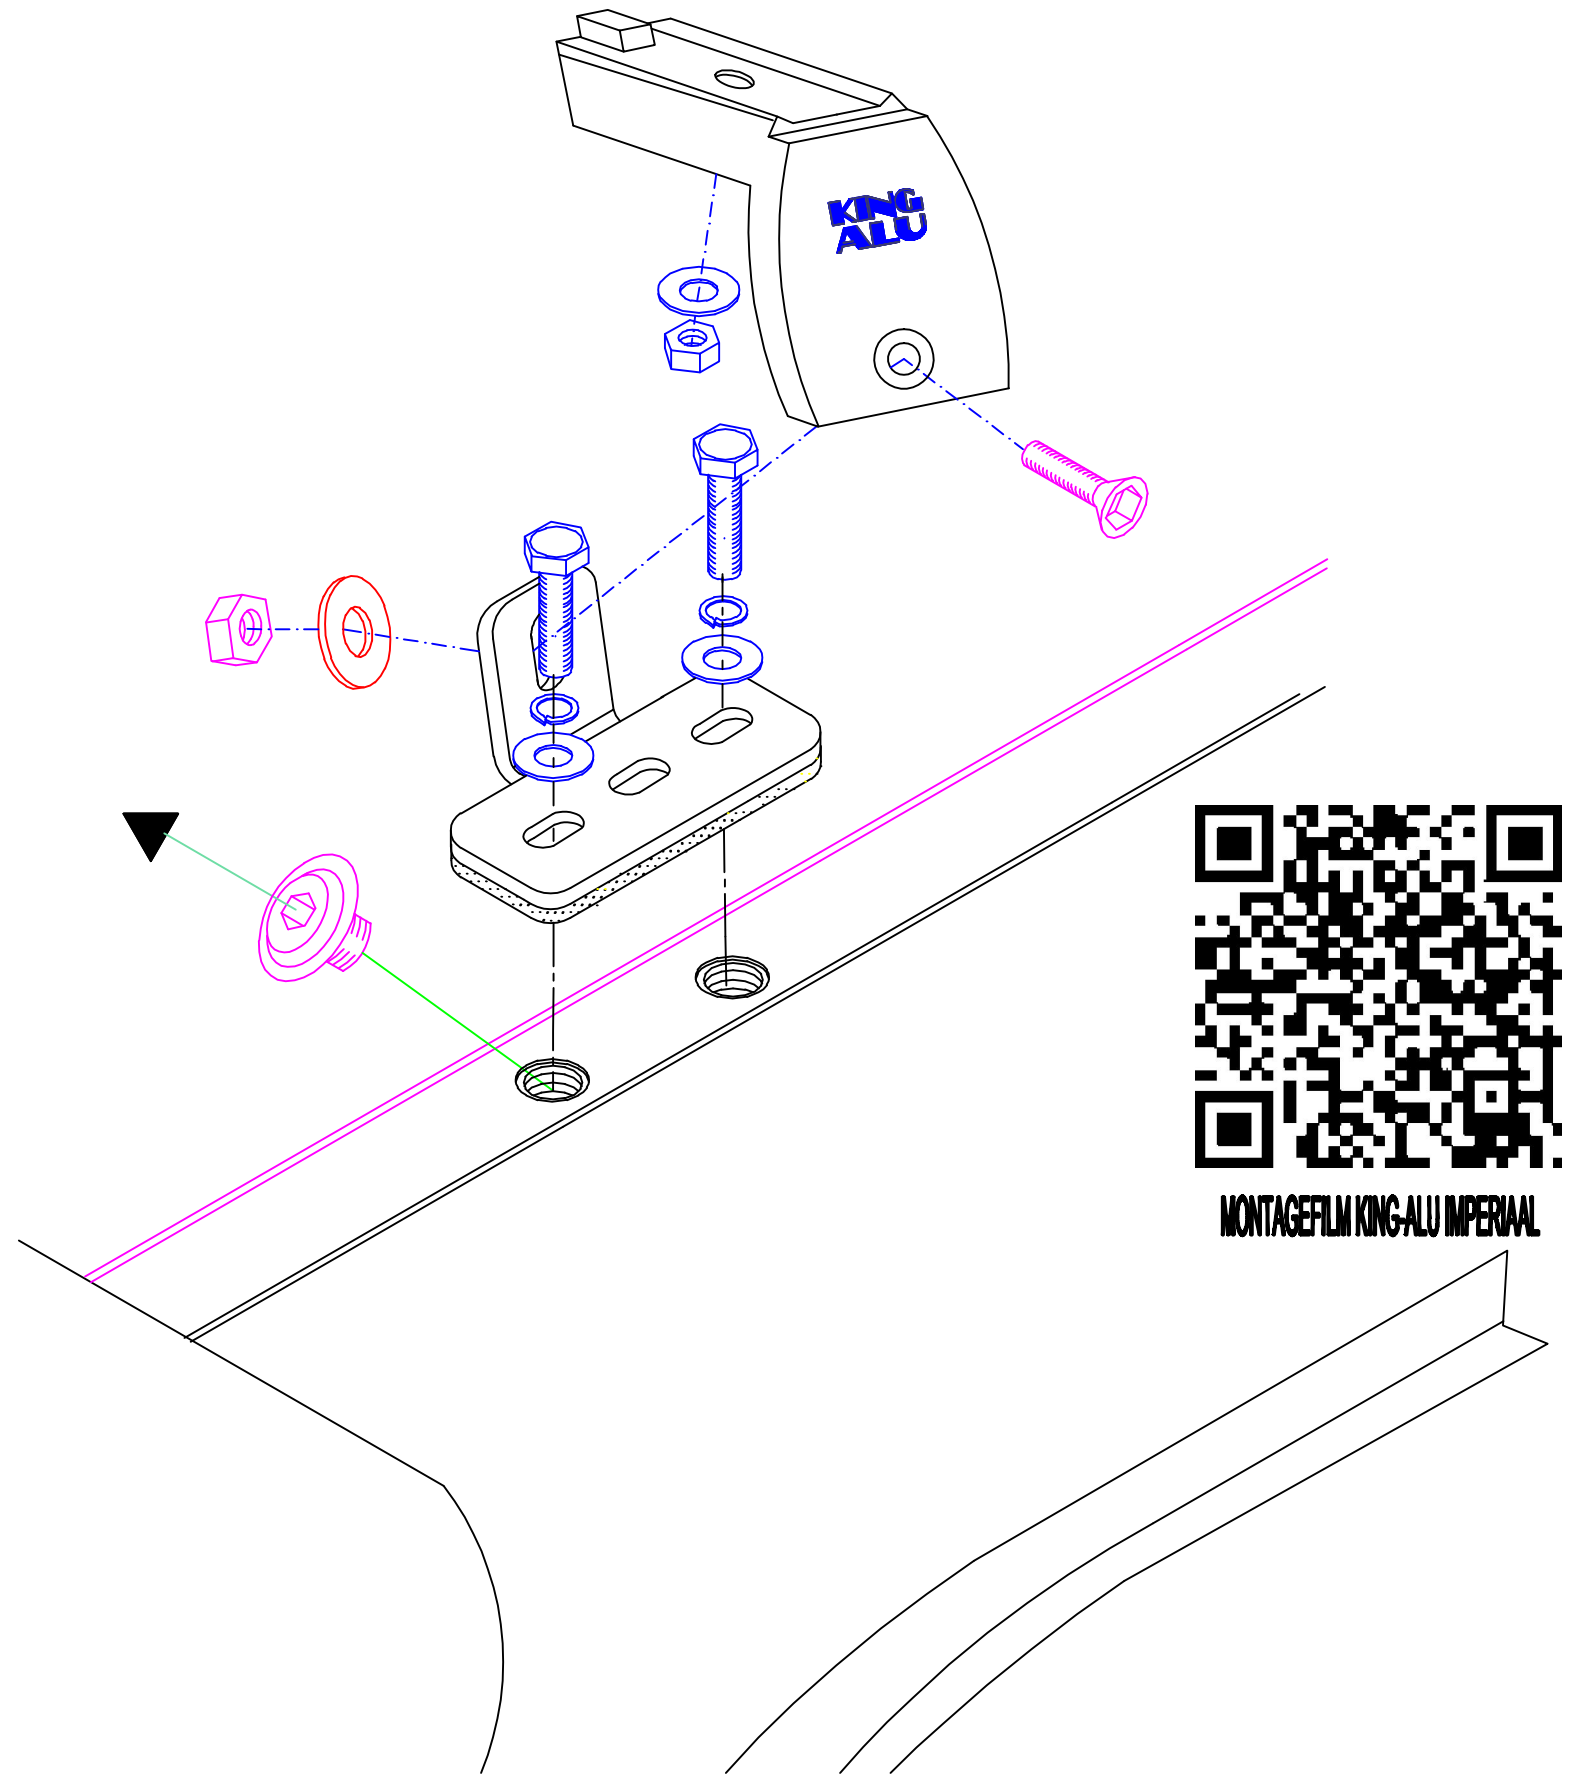

 W	 M8	12x	 M8	12x
	 M8x25	12x	 98°	6x
	 2xD M8	24x	 M8x25	6x

KING ALU www.kingping.nl
 Email: info@kingping.nl

ALUFOLK300143S 08/2015

FORD TRANSIT CUSTOM

250x143cm. L2 H2

 6x	 6x	 18x
 6x	 18x	 6x

FORD TRANSIT CUSTOM