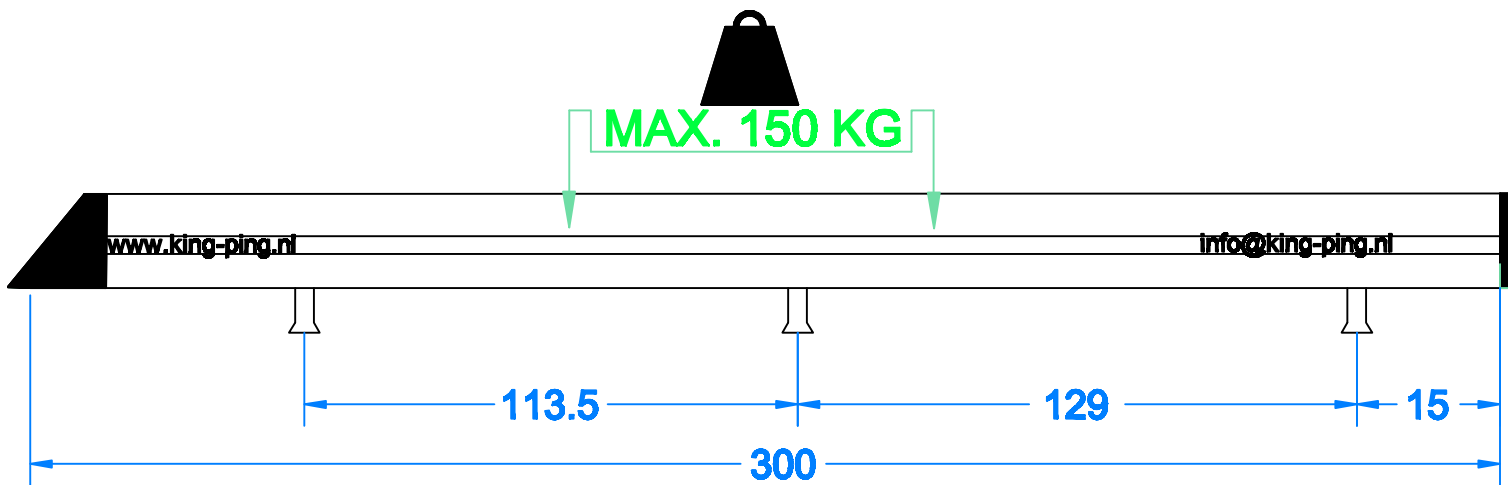

FORD CUSTOM

300x143 cm.

 W	 M8	12x	 M8	12x
	 M8x25	12x	 98°	6x
	 2xD M8	24x	 M8x25	6x

KING ALU www.kingping.nl
Email: info@kingping.nl

ALUFOLK300143S 08/2015