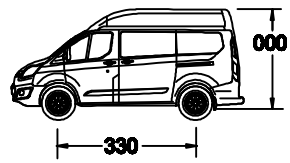

 W	 M8	12x	 M8	12x
	 M8x25	12x	 98°	6x
	 2xD M8	24x	 M8x25	6x

KING ALU www.kingping.nl
 Email: info@kingping.nl

ALUFOLK300143S 08/2015

FORD TRANSIT CUSTOM

250x143cm. L2 H2

 6x	 6x	 18x
 6x	 18x	 6x

FORD TRANSIT CUSTOM