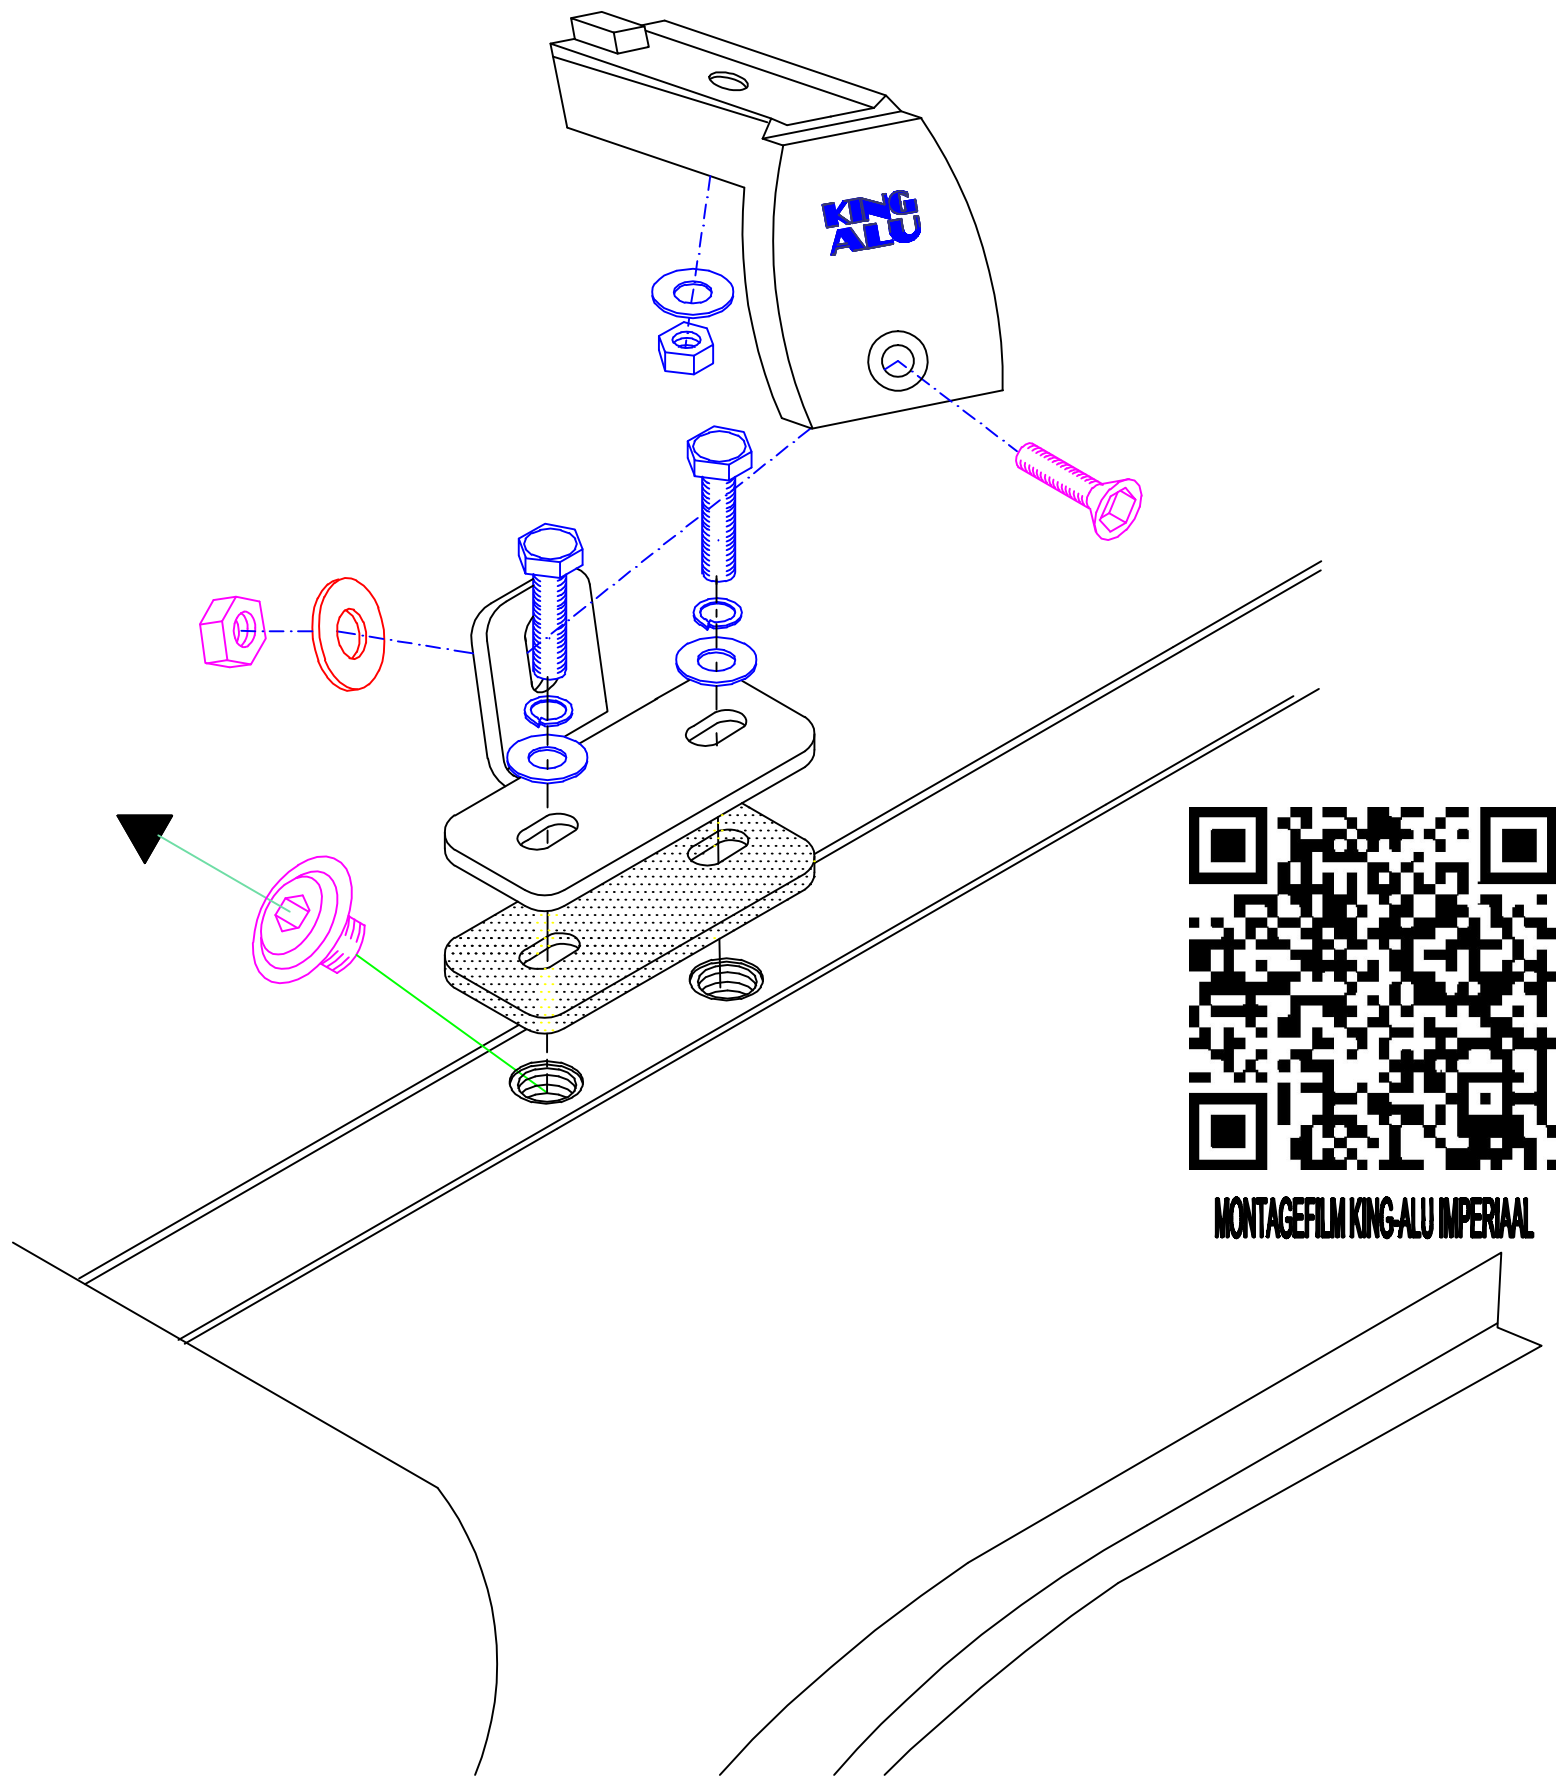

MONTAGEFILM KING-ALU IMPERIAL