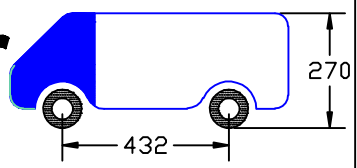

Mercedes Sprinter 2007 Volkswagen Crafter

400x143cm. L3 H2

 10x	 10x	 40x
S		M8 2xD
 20x	 10x	 40x
M8	M8x25	M8

MONTAGEFILM KING-ALU IMPERIAAL

www.kingping.nl
info@kingping.nl