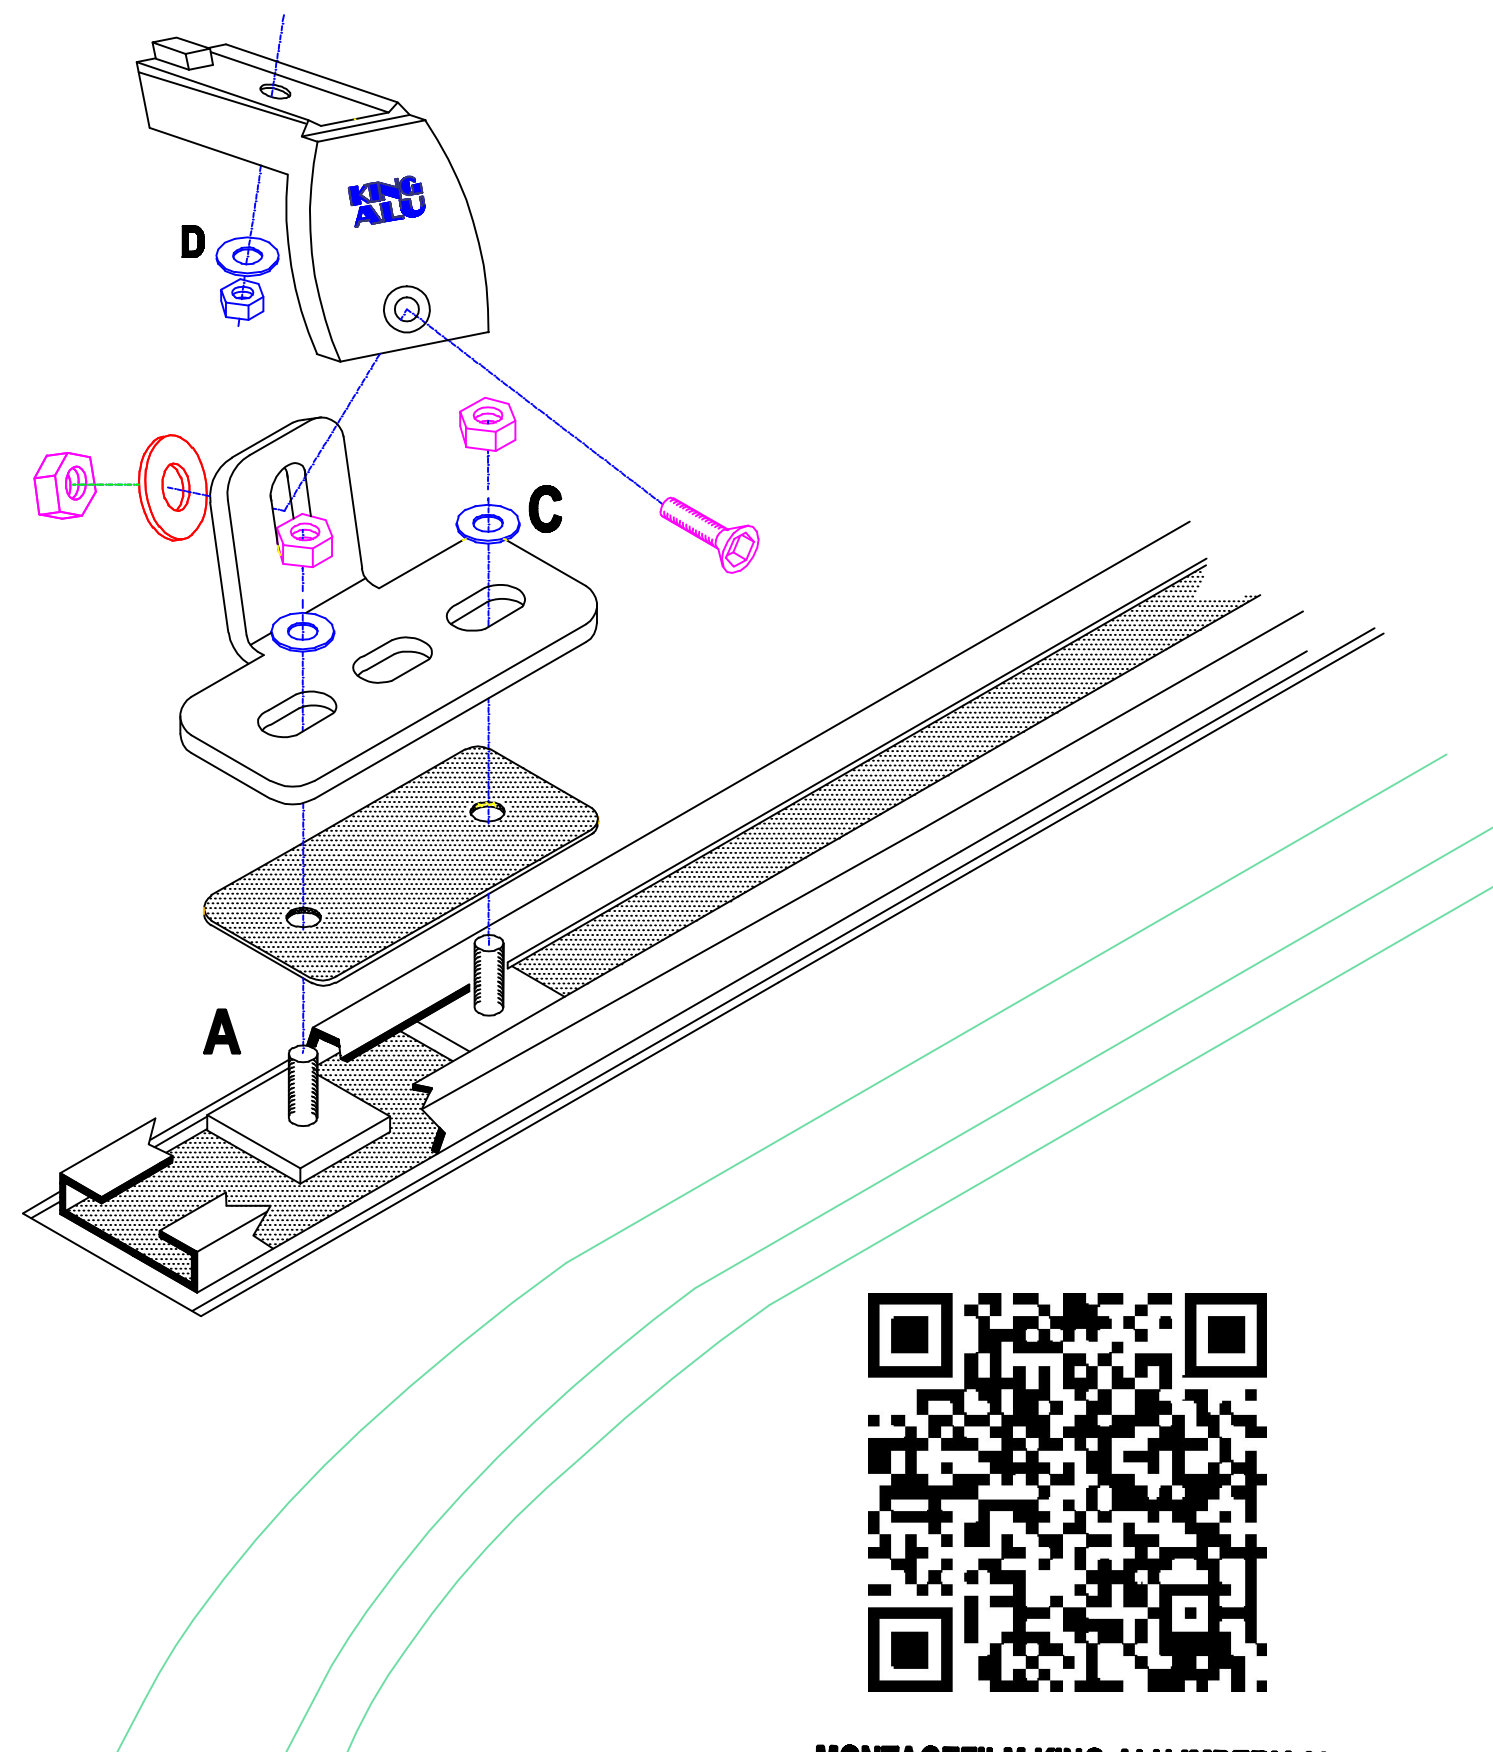

Mercedes Sprinter 2007 Volkswagen Crafter

350x173cm. L2 H1

 S	8x	 98°	8x
 A	16x	 M8x25	8x
 C	32x	 M8	32x
	8x	 www.kingping.nl info@kingping.nl	

KING PING[®]
www.kingping.nl
info@kingping.nl

MONTAGEFILM KING-ALU IMPERIAAL