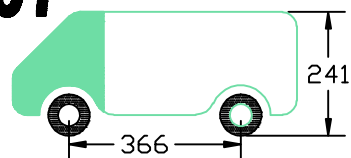

Mercedes Sprinter 2007 Volkswagen Crafter

350x173cm. L2 H1

 S	8x	 98°	8x
 A	16x	 M8x25	8x
 C	32x	 M8	32x
	8x	 www.kingping.nl info@kingping.nl	

KING PING[®]
www.kingping.nl
info@kingping.nl

MONTAGEFILM KING-ALU IMPERIAAL