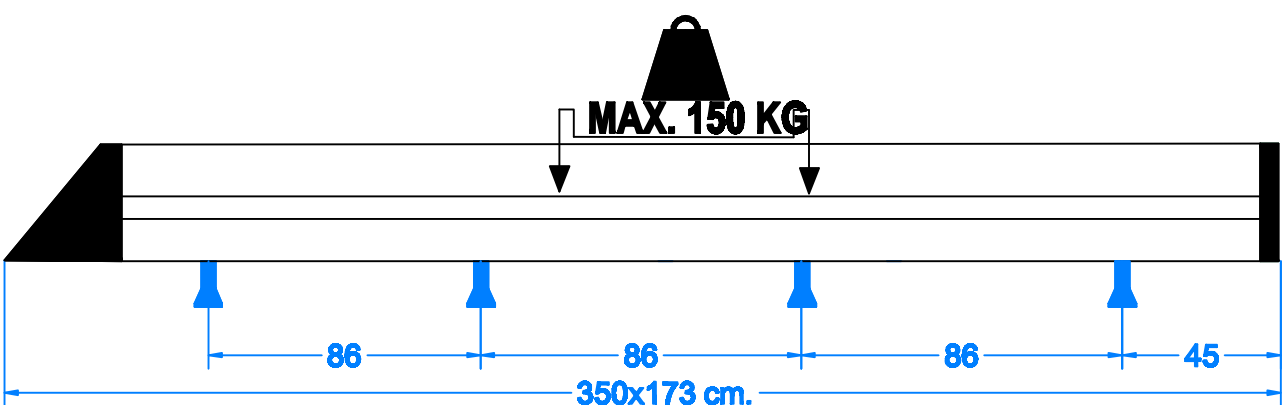

Mercedes Sprinter 2007 Volkswagen Crafter

350x173cm. L2 H1

 S	8x	 98°	8x
 A	16x	 M8x25	8x
 C	32x	 M8	32x
	8x	 www.kingping.nl info@kingping.nl	

KING PING[®]
www.kingping.nl
info@kingping.nl

MONTAGEFILM KING-ALU IMPERIAAL