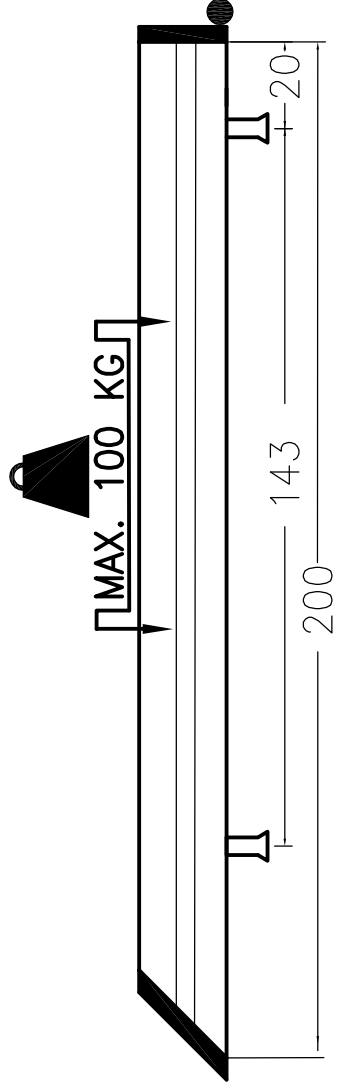

MERCEDES CITAN

RENAULT KANGOO 2008

200x123 cm.

www.king-ping.com  
info@king-ping.com

 S	4X	 90°	4X
 M8x20	4X	 M8x25	4X
 M8	8X		4X
 3xD M8	12X	 M8	4X
 M8	4X	 KING ALU	2X
 M8	8X		

ALUREKD200123S - ALUMECD200123S 12/2012