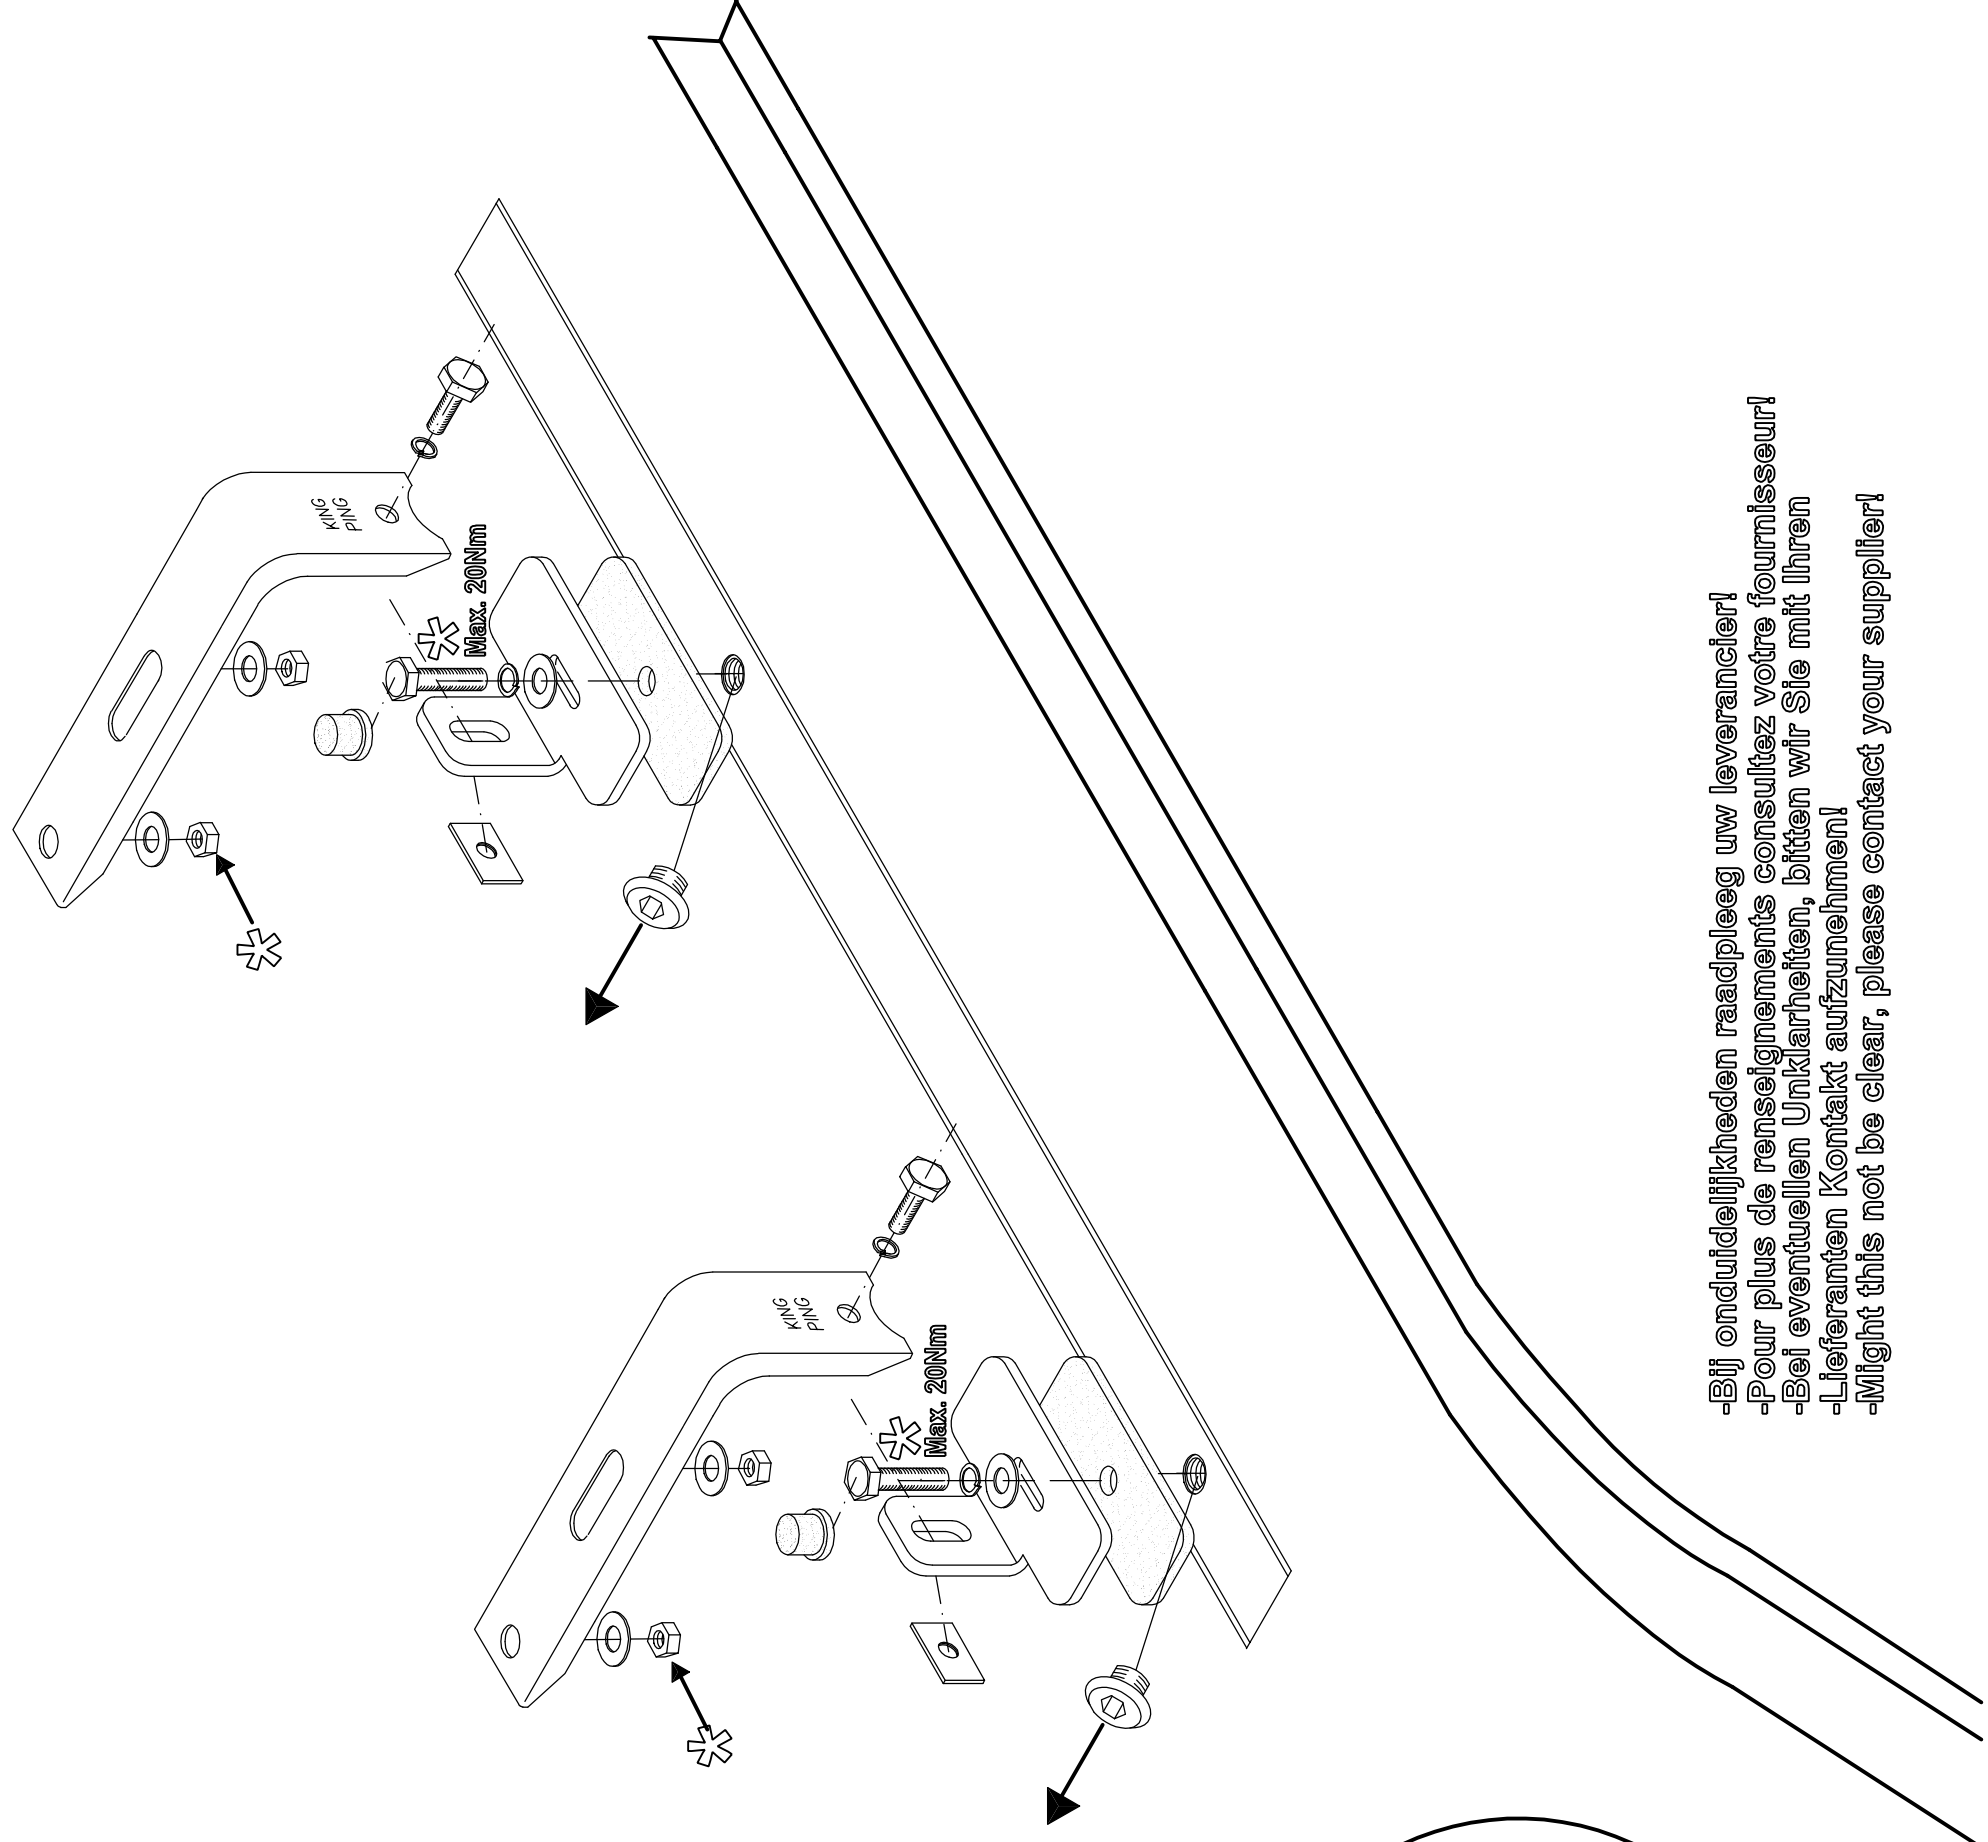

MERCEDES CITAN

RENAULT KANGOO 2008

200x123 cm.

www.king-ping.com  
info@king-ping.com

 S	4X	 90°	4X
 M8x20	4X	 M8x25	4X
 M8	8X		4X
 3xD M8	12X	 M8	4X
 M8	4X	 KING ALU	2X
 M8	8X		

ALUREKD200123S - ALUMECD200123S 12/2012