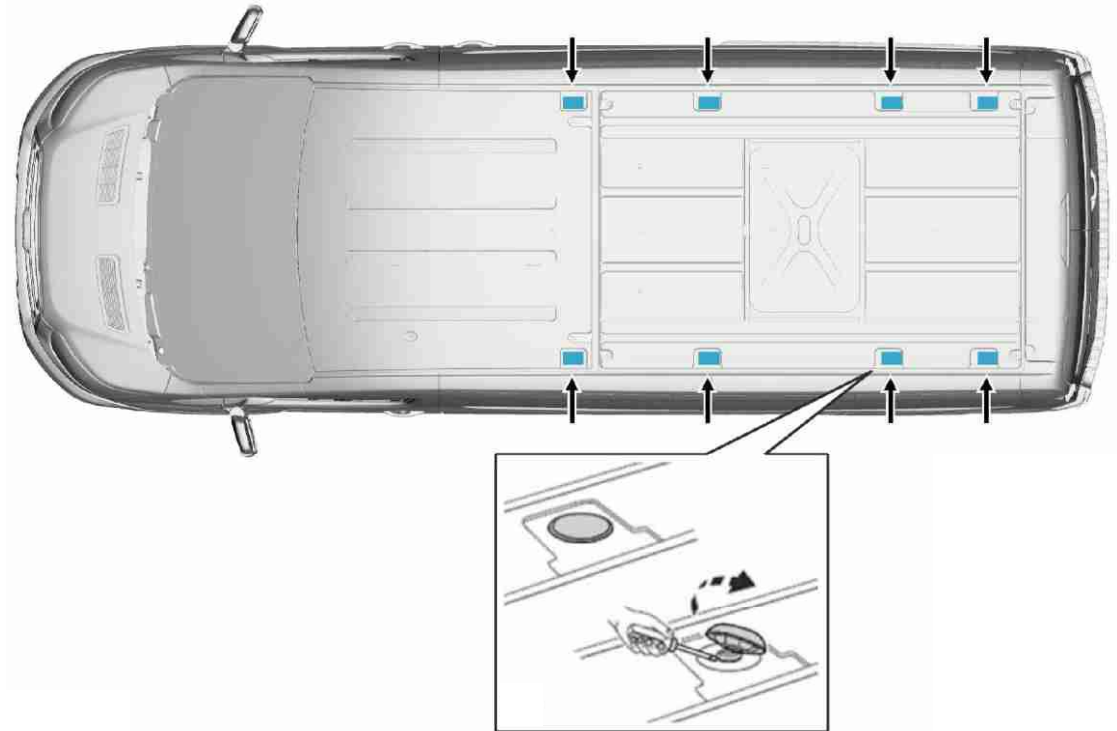

Assembly instructions: Read first!
Montagehandleiding: Eerst lezen!
Instruction de montage: Lire en premier!
Montageanleitung: Zuerst lesen!
Istruzioni di montaggio: Leggere per primo!

CODE CODE KODE CÓDIGO	MT1405	MODEL MODÈLE MODELL MODELO	520
--------------------------------	--------	-------------------------------------	-----

NEW FORD TRANSIT 2T

NO PART OR INFORMATION ABOUT THIS DRAWING MAY BE REPRODUCED IN ANY FORM WITHOUT PERMISSION IN WRITING. THIS DRAWING AND ITS CONTENT IS STRICTLY CONFIDENTIAL.